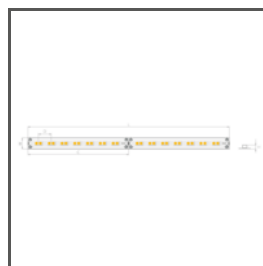

K-30/18-1770-24V
K-30/18-1770-24