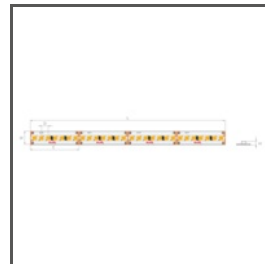

K-CR-1820-HD-24
K-CRHD-1820-24