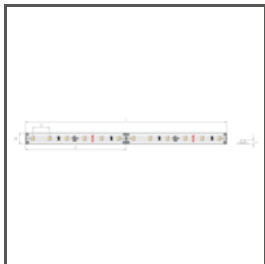

RELATED ACCESSORIES > RELATED LED > CRI 95+

K-CR-1210-24
K-CR-1210-24