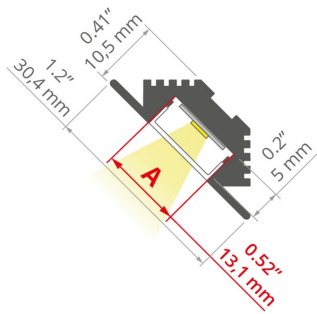

- Installation in corners
- Corner masking
- Lighting angle: 45 Degrees

APPLICATION

- furniture, under-cabinet and decorative lighting

MOUNTING

- to the surface, using dedicated accessories, mounting adhesive or properly selected screws

ADDITIONAL INFORMATION

- standard lengths of KLUŠ profiles and covers: 1000 mm (tolerance ± 1.5 mm) and 2005 mm / 3010 mm (tolerance + 5 mm); for selected covers: 6050 mm, 10050 mm (tolerance + 5 mm)
- when choosing a different length of profiles / covers than available in the standard, you should additionally choose the cutting service at KLUŠ

TECHNICAL DRAWING

TECHNICAL SPECIFICATIONS

Material	aluminum
Color	■ silver anodized
Possible fixture IP	20, 65
Possible fixture shapes	linear, polygonal
Profile cross-section	angled
Width	1.2"
Height	0.4"
LED gluing width A	0.5"
Number of LED strips A (0.31" wide)	1
Width of the glow	13.2 mm
Max power of a single KLUŠ LED strip	24 W/m
Lighting at an angle	45
Building type	Residential, Retail, Hotel / Restaurant
Facility zone	office, kitchen, bathroom, furniture, niche/cove, advertising / POS, shop windows and exhibition
Wire out back of extrusion	yes

Length	Ref
39.4"	A04370A_1
78.9"	A04370A_2

SAMPLE PROJECTS

RELATED ACCESSORIES > COVERS

NAME	MATERIAL	MATERIAL TRANSMITTANCE	COLOR	REF.
HS	PC	73 %	frosted	B17201M
		94 %	clear	B17201T

RELATED ACCESSORIES > END CAPS