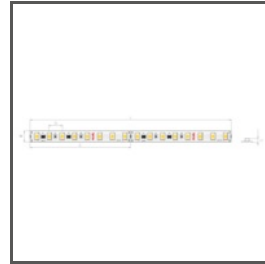

K-HE-1920-HD-24
K-HEHD-1920-24