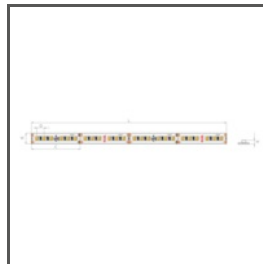

K-CR-1275-24
K-CR-1275-24