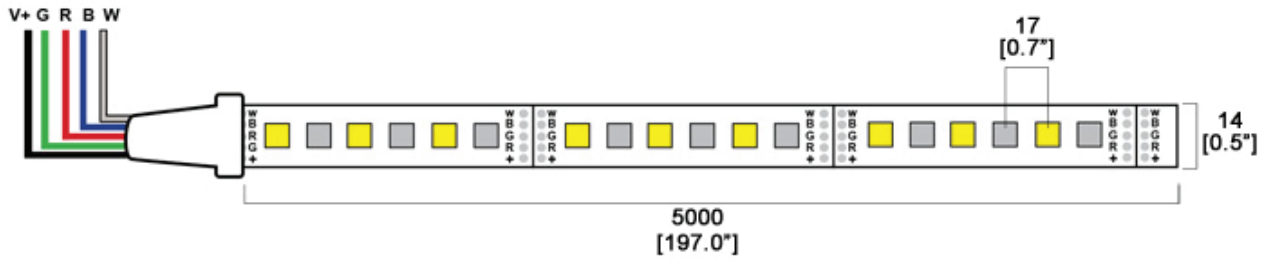

Color Changing Indoor RGB + White LED Flexible Light Strip

Part Number: NFLS-RGBW300X3-WHT

Features

Features 5050SMD high powered RGB+White LEDs delivering up to **4,350 lumens**

12 VDC operating voltage

Available in RGB+ Natural White or RGB+ Warm White

LED Light Strip features **adhesive backing** & **cuttable 6-LED segments** for easy installation

180° optics improve visibility with wider area illumination

Applications include back lighting, task lighting, cove lighting, retail, sign illumination, under cabinet, display case, accent decor, and automotive accents

Standards and Certifications

Accessories

Remote Dimmers & Switches

Strip Interconnects

Mounting Hardware & Extrusions

Power Supplies

Product Specifications

Beam Angle	180 Degree	Color	RGB+ Natural or Warm White
LED Type	5050 SMD	Lumens Per Foot	265
Voltage	11~14.8 VDC	MCD Per Foot	42,170
LEDs Per Segment	6	Strip Width	14mm
Lumens (Max)	4350	Wire Length	18 inches
Water Resistance	Non-Weatherproof	Strip Finish	White
Lumens Per LED	9 RGB / 20 White	Strip Length	5m
MCD Per LED	1400 RGB / 3200 White		
Polarity Sensitive	Yes		
Type	Flexible Light Strips		

Dimensions

Maximum Flexibility Precaution