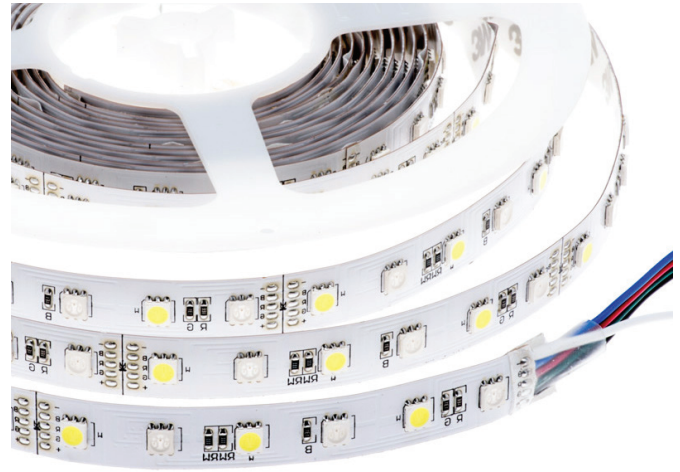

Color Changing Indoor RGB + White LED Flexible Light Strip

Part Number: NFLS-RGBW300X3-WHT

Features

Features 5050SMD high powered RGB+White LEDs delivering up to **4,350 lumens**

12 VDC operating voltage

Available in RGB+ Natural White or RGB+ Warm White

LED Light Strip features **adhesive backing** & **cuttable 6-LED segments** for easy installation

180° optics improve visibility with wider area illumination

Applications include back lighting, task lighting, cove lighting, retail, sign illumination, under cabinet, display case, accent decor, and automotive accents

Standards and Certifications

Accessories

Remote Dimmers & Switches

Strip Interconnects

Mounting Hardware & Extrusions

Power Supplies

Product Specifications

Beam Angle	180 Degree	Color	RGB+ Natural or Warm White
LED Type	5050 SMD	Lumens Per Foot	265
Voltage	11~14.8 VDC	MCD Per Foot	42,170
LEDs Per Segment	6	Strip Width	14mm
Lumens (Max)	4350	Wire Length	18 inches
Water Resistance	Non-Weatherproof	Strip Finish	White
Lumens Per LED	9 RGB / 20 White	Strip Length	5m
MCD Per LED	1400 RGB / 3200 White		
Polarity Sensitive	Yes		
Type	Flexible Light Strips		