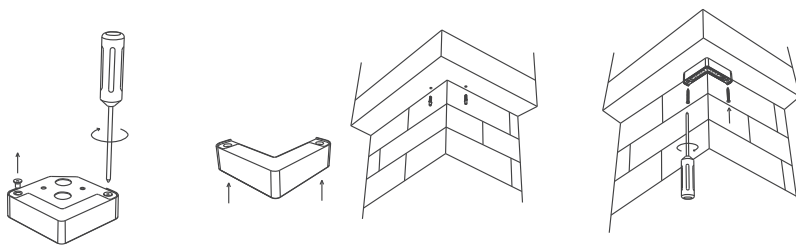

### Installation Instructions

1. Turn off supply power.
2. Determine the desired location for each fixture before construction of wall is started where possible. If needed, determine positions and carefully make cuts or pilot holes for direct surface mounting without the bracket. Remove mounting plate for a below installation.
3. If mounting using the provided mounting plate, insert mounting plate between layers of hardscape material. Use adhesive or mortar (not provided) to secure the fixture in place.
4. Route the fixture wire through the wall to the main low voltage supply cable. A "V" shaped notch can be cut into the hardscape material to aide in wire management if desired.
5. Attach fixture to bracket or surface using screws provided.
6. Connect fixture wires to main low voltage supply cable using suitable waterproof connectors.