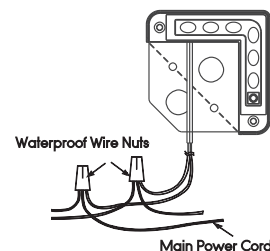

### Installation Instructions

1. Turn off supply power.
2. Determine the desired location for each fixture before construction of wall is started where possible. If needed, determine positions and carefully make cuts or pilot holes for direct surface mounting without the bracket. Remove mounting plate for a below installation.
3. If mounting using the provided mounting plate, insert mounting plate between layers of hardscape material. Use adhesive or mortar (not provided) to secure the fixture in place.
4. Route the fixture wire through the wall to the main low voltage supply cable. A "V" shaped notch can be cut into the hardscape material to aide in wire management if desired.
5. Attach fixture to bracket or surface using screws provided.
6. Connect fixture wires to main low voltage supply cable using suitable waterproof connectors.