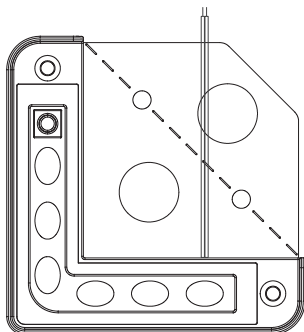

Important: Read all instructions prior to installation.

LED Corner Hardscape Light

Specifications

Environmental Specifications	
Operating Temperature	-20 to 40 °C (-4 to 104 °F)
IP Rating	IP65
Input Voltage	12-24V AC/DC

Color/CCT/Mode Selection

Use the button on the lens to cycle between single white CCT(s), (2700K, 3000K, 3500K, 4000K, 5000K).

Installation Instructions

1. Turn off supply power.
2. Determine the desired location for each fixture before construction of wall is started where possible. If needed, determine positions and carefully make cuts or pilot holes for direct surface mounting without the bracket. Remove mounting plate for a below installation.
3. If mounting using the provided mounting plate, insert mounting plate between layers of hardscape material. Use adhesive or mortar (not provided) to secure the fixture in place.
4. Route the fixture wire through the wall to the main low voltage supply cable. A "V" shaped notch can be cut into the hardscape material to aide in wire management if desired.
5. Attach fixture to bracket or surface using screws provided.
6. Connect fixture wires to main low voltage supply cable using suitable waterproof connectors.