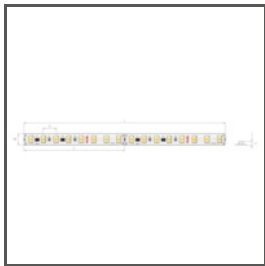

RELATED ACCESSORIES > RELATED LED > HIGH EFFICACY

K-HE-0480-HD-24
K-HEHD-0480-24