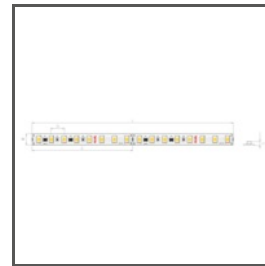

K-HE-1920-HD-24
K-HEHD-1920-24