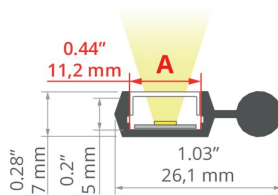

### TECHNICAL SPECIFICATIONS

Material	aluminum
Color	■ silver anodized
Possible fixture IP	20
Possible fixture shapes	linear
Width	1"
Height	0.3"
LED gluing width A	0.4"
Number of LED strips A (0.31" wide)	1
Width of the glow	11.2 mm
Max power of a single KLUŠ LED strip	24 W/m
Lighting angle adjustment up to	90
Building type	Residential, Entertainment/ Arts, Hotel / Restaurant
Facility zone	wall lighting, niche/cove, conference room
Easy assembly and disassembly by snapping in and out	yes
The cover is cut to the length of the profile	yes
Wire out end cap	yes