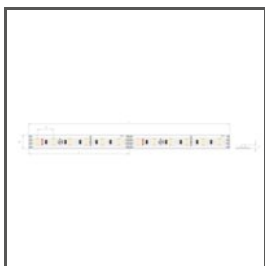

RELATED ACCESSORIES > RELATED LED > RGB / RGB-W / RGB-CTT

K-1275-RGB-24
K-RGB-1275-24