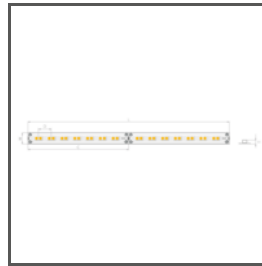

K-30/18-1770-24V
K-30/18-1770-24