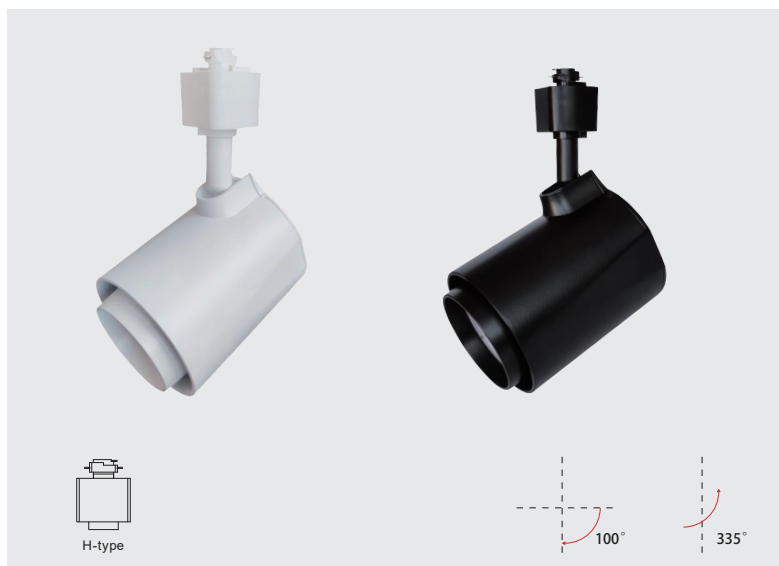

LED Track Light

Main Features:

- High fidelity 90+ CRI and high efficacy up to 103 lm/W
- TRIAC dimming (100% to 10%) and compatible with most dimmers such as Lutron, Leviton, etc.
- Integrated, UL certified driver creates no flicker and is noise free with no UV or IR.
- Versatile aiming with 350 degree rotation and 90 degree pivot.
- Available in black or white finish
- Compatible with Halo track systems
- 3000K or 4000K options available

Model No.	Size	Power	Voltage	Luminous Flux	CCT Optional	CRI	Beam Angle*	Dimming
LW-TRB10W	φ83xL115xH158mm φ3.27"xL4.53"xH6.22"	10W	120 VAC	980 lm	3000K/4000K	95Ra	15/25/36/60 Degree	TRIAC
LW-TRB20W	φ83xL115xH158mm φ3.27"xL4.53"xH6.22"	20W	120 VAC	2,050 lm	3000K/4000K	95Ra	15/25/36/60 Degree	TRIAC

*Lights come with 60 degree lens, other lens sold separately.

Applications:

- Clothing/Shoe/Furniture/Jewelry stores
- Supermarkets
- Hotels/ Restaurant
- Museum/Gallery