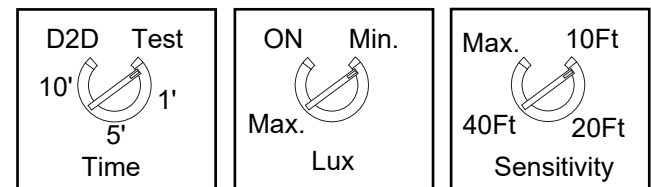

Sensor Operation and Adjustment

Adjustments

- **Sensitivity** adjusts motion detection range from 10 ft to 60 ft.
- **Time** adjusts the duration of time the light stays on after no motion is detected between 1, 5, and 10 minutes.
- **Lux** adjusts the ambient light amount at which the light turns on automatically, from 5–300 lux.