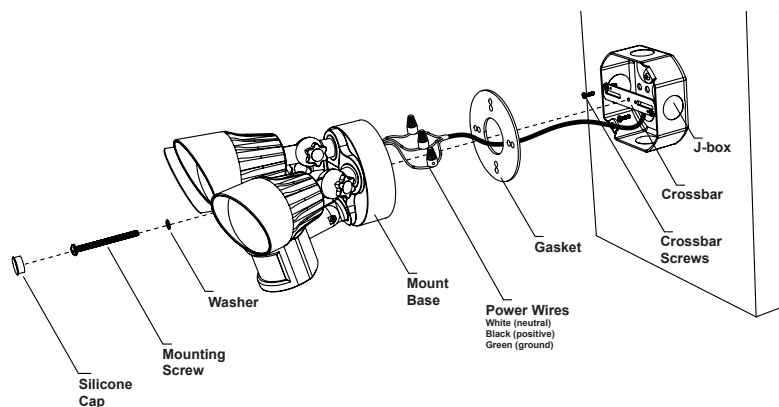

### Safety and Notes

- Product should be installed and serviced by in accordance with applicable national, state, and local building and electrical codes.
- To reduce the risk of electric shock, ensure that the main power source and circuit breakers are switched off before performing any installation or wiring procedures.
- Avoid looking directly into lamp when illuminated.
- Ensure all mounts are securely attached and will support the weight of the fixture. Failure to properly support fixture may result in damage or injury, for which the manufacturer does not assume responsibility.
- Intended for use with the enclosed gasket and with a junction box marked for use in wet locations.
- Do not leave light in the TEST mode. The frequent power cycling will reduce the lifetime of the light.
- **WARNING: Risk of fire. Do not aim at a combustible surface within 3.3 ft (1 m).**

### Wiring Diagram

### Installation

1. Remove supply power.
2. Attach mounting bracket to junction box and position gasket on rear of light.
3. Connect wiring.
4. Apply thin coat of silicone to outer edge of housing, to seal light.
5. Remove center cover and attach light to mounting bracket using center screw.
6. Restore power to circuit from electrical panel.
7. Adjust sensor settings and aim light heads to desired position.