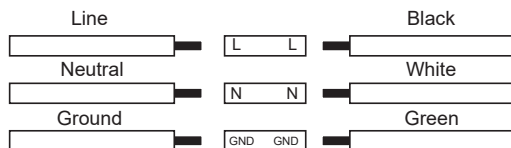

### Installation

1. Remove supply power.
2. Attach mounting bracket to junction box and position gasket on rear of light.
3. Connect wiring.
4. Apply thin coat of silicone to outer edge of housing, to seal light.
5. Remove center cover and attach light to mounting bracket using center screw.
6. Restore power to circuit from electrical panel.
7. Adjust sensor settings and aim light heads to desired position.