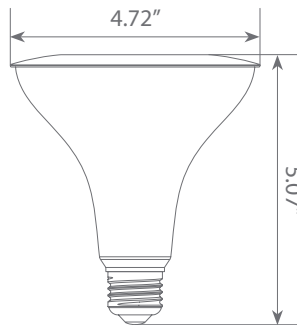

Specifications

Input Power	Input Voltage	Lumen Output	Beam Angle	Center Beam	CCT
15 W	120V	1250 lm	40°	N/A	2700 K
CRI	Luminous Efficacy	Power Factor	Input Current	Base/Cap	Lamp Lifespan
80	83.3 lm/W	0.7	0.175 A	E26	25,000 Hrs.

Product Features

Dimmable

Energy Efficient

Damp Rated

Product Dimensions

Product Photometric Data