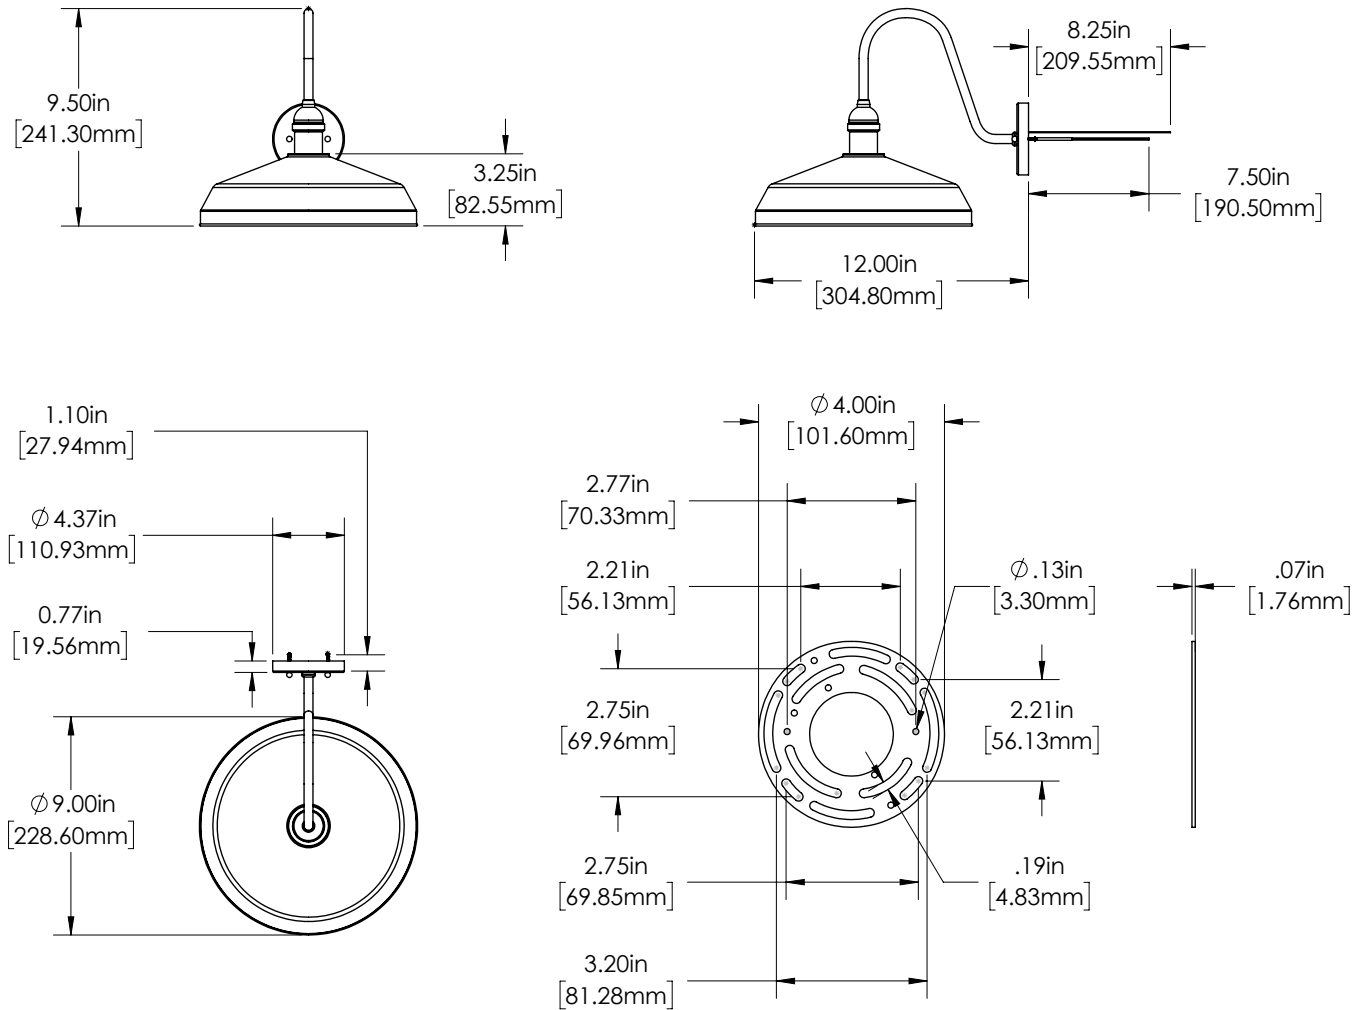

# Gooseneck Wall Light

Outdoor LED Barn Light Specifications

SPECIFICATIONS				
Model   B350003-	12W-3Kx	12W-4Kx	20W-3Kx	20W-4Kx
<b>PHOTOMETRIC</b>				
CCT	3000K	4000K	3000K	4000K
Lumens	900 Lumens		1500 Lumens	
Efficacy	75 lm/W			
Beam Angle	120°			
<b>ELECTRICAL</b>				
Wattage	12 Watts		20 Watts	
Current Draw	100 mA		170 mA	
Operating Voltage	120 VAC			
Power Factor	≥0.9			
Dimmer Type	TRIAC			
<b>MECHANICAL</b>				
Shade Diameter	Ø9.0 in.		Ø15.6 in.	
Product Weight	1.7 lb (0.8 kg)		3.7 lb (1.7 kg)	
Finish	Black or Bronze (as ordered)			
Product Materials	Polycarbonate Lens, Steel Housing			
Mount Type	Junction Box			
Input Connection	Pigtail			
Wire Gauge	18 AWG			
IP Rating	IP65			
Environmental Rating	Suitable for Wet Locations, Water-Resistant			
Rated Life (L70)	50000 Hours			
Ambient Operating Temperature	-20 to 40°C (-4 to 104°F)			

## Wiring Diagram

## Gooseneck Wall Light

Outdoor LED Barn Light Specifications

### Dimensional Drawings

B350003-12W-xKx