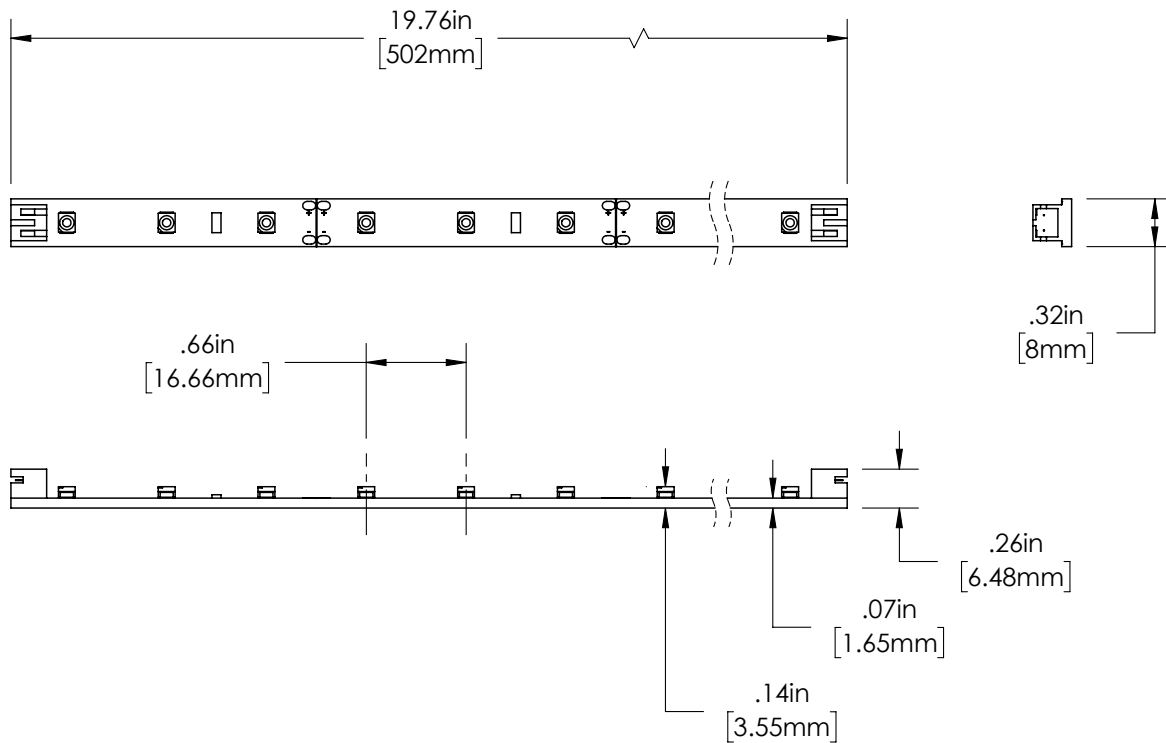

Description

Rigid linear LED light bars are a versatile lighting solution for various indoor applications with limited space. These dimmable 19.7" light bars have 3528 SMD LEDs that emit up to 255 lumens and can be cut into 3-LED segments for length customization. Quickly join up to 10 fixtures with compatible interconnect cables (sold separately).

Construction/Mechanical

- 3528 SMD LED strip
- 8 mm width, 19.6 in. length
- 3 LEDs per segment
- IP20 non-weatherproof

Electrical

- 12 VDC input
- PWM dimming
- 30,000 hour LED lifetime

Photometrics

- Available in single color options: 3500K, 4000K, 12500K, and blue
- Up to 155 lm/ft
- 120° beam angle

- UL Listed
- ISA approved

Warranty

- Five (5) years

Optional Accessories

- 6" interconnect cable (C21-I06)
- 18" interconnect cable (C21-I18)
- 36" interconnect cable (C21-I36)

¹Contact customer service if interested in options other than those listed.

RLBN Series

Narrow Rigid Light Bar Specifications

Dimensional Drawing

Specifications

Models RLBN-	WW30SMD	NW30SMD	CW30SMD	B30SMD
CCT/Color	3500K	4000K	12500K	Blue
Brightness	137 lm/ft	155 lm/ft	124 lm/ft	155 lm/ft
Operating Voltage	12 VDC			
Beam Angle	120°			
Power Consumption	2.4 W			
Wattage per Foot	1.5 W/ft (4.8 W/m)			
Current Draw	200 mA			
Current Draw per Foot	122 mA			
LEDs per Segment	3			
Light Length	19.8 in. (1.64 ft)			
Max Run (Class 2)	10 light bars			
Strip Width	8 mm (0.31 in.)			
Dimming	PWM			
IP Rating	IP20 non-weatherproof			
Environmental Rating	suitable for dry locations			
LED Lifetime	30,000 hours			