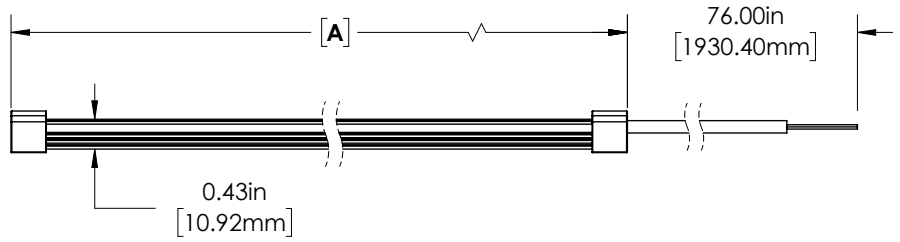

WLBFA Series

Waterproof Aluminum LED Light Bar Fixture Specifications

Dimensional Drawings