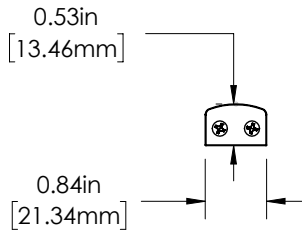

WLBFA Series

Waterproof Aluminum LED Light Bar Fixture Specifications

Dimensional Drawings