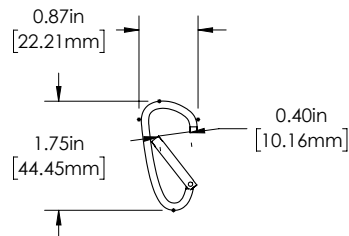

**TJSL Series**

Temporary Job Site LED String Light Specifications

**Dimensional Drawings**

TJSL-50K12-5

TJSL-50K24-5