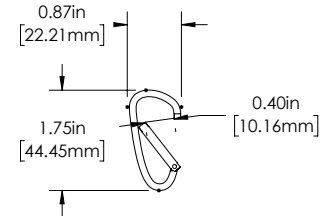

TJSL Series

Temporary Job Site LED String Light Specifications

Dimensional Drawings

TJSL-50K12-5