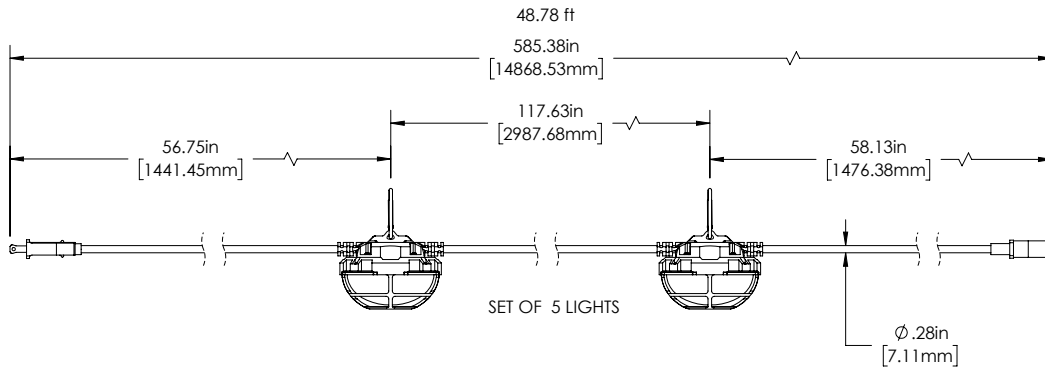

Example: TJSL-50K12-5

Series	CCT	Wattage per Light	Modules
TJSL [Temporary Job Site Light]	50K [5000K]	12 [12 W max.]	5 [5]
		24 [24 W max.]	

**Overview**

The LED Temporary String Work Light provides powerful illumination for workplaces, construction sites, garages, or emergency scenes. The 50-foot 5-bulb string has LED lamps spaced 10 feet apart for a wide distribution of light. The polycarbonate housing and lens protect the LEDs from dust and water. Hang the LED fixtures using the included carabiners and link multiple 50-foot strings (see specifications for max run). It is suitable for both indoor and outdoor usage.

**TJSL Series**

Temporary Job Site LED String Light Specifications

**Dimensional Drawings**

TJSL-50K12-5

TJSL-50K24-5

### Specifications

Model	TJSL-50K12-5	TJSL-50K24-5
Wattage	55 W	125 W
Lumens	7500 lumens	15625 lumens
Max Run	6	3
Current Draw	1 A	2.08 A
Housing Material	Polycarbonate	Polycarbonate and Aluminum
Input Connection Type	NEMA 1-15 plug	
Voltage	120 VAC	
Efficacy	125 lm/W	
Beam Angle	120°	
CCT	5000K	
CRI	80+	
Dimmable	No	
IP Rating	IP65 <sup>2</sup>	
Environmental Rating	Suitable for Wet Locations, Waterproof <sup>2</sup>	
Surge Protection	1.2 kV	
LED Lifetime	50,000 hours	
Ambient Operating Temperature	-40-40 °C (-40-104 °F)	