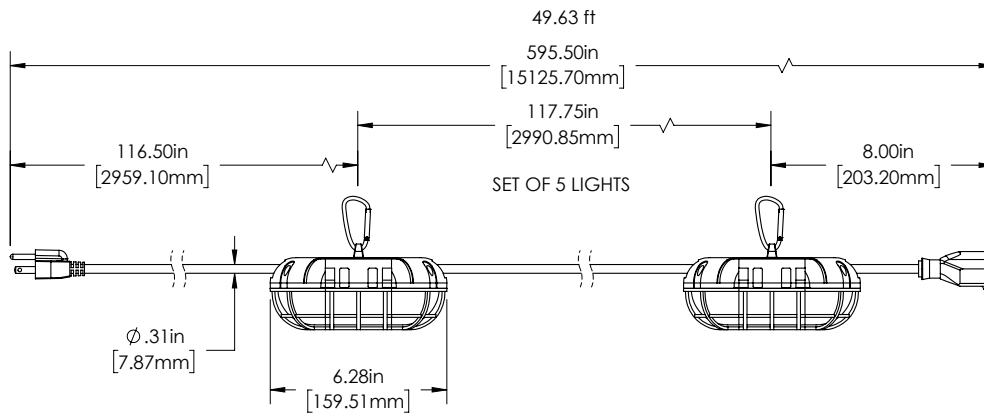

Example: TJSL-50K12-5

Series	CCT	Wattage per Light	Modules
TJSL [Temporary Job Site Light]	50K [5000K]	12 [12 W max.]	5 [5]
		24 [24 W max.]	

**Overview**

The LED Temporary String Work Light provides powerful illumination for workplaces, construction sites, garages, or emergency scenes. The 50-foot 5-bulb string has LED lamps spaced 10 feet apart for a wide distribution of light. The polycarbonate housing and lens protect the LEDs from dust and water. Hang the LED fixtures using the included carabiners and link multiple 50-foot strings (see specifications for max run). It is suitable for both indoor and outdoor usage.

**TJSL Series**

Temporary Job Site LED String Light Specifications

**Dimensional Drawings**

TJSL-50K12-5

TJSL-50K24-5