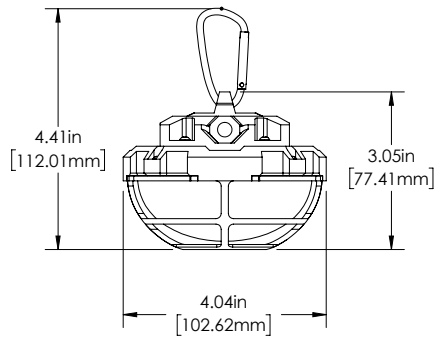

Example: TJSL-50K12-5

Series	CCT	Wattage per Light	Modules
TJSL [Temporary Job Site Light]	50K [5000K]	12 [12 W max.]	5 [5]
		24 [24 W max.]	

**Overview**

The LED Temporary String Work Light provides powerful illumination for workplaces, construction sites, garages, or emergency scenes. The 50-foot 5-bulb string has LED lamps spaced 10 feet apart for a wide distribution of light. The polycarbonate housing and lens protect the LEDs from dust and water. Hang the LED fixtures using the included carabiners and link multiple 50-foot strings (see specifications for max run). It is suitable for both indoor and outdoor usage.

**Features**

- IP65 Waterproof and Impact Resistant
- 50 ft. String, each lamp 10 ft apart
- Includes a carabiner for each LED lamp
- Daisy chain link strings up to the max run
- 120 VAC

**Product Details**

- ETL Listed - UL 153
- IP65<sup>2</sup> waterproof
- Suitable for wet locations

**Applications**

- Construction Sites
- Portable Work Lights
- Temporary Job Site Lighting
- Work Lights
- Workshops

<sup>1</sup>Contact customer service if interested in other options.  
<sup>2</sup>Interconnections and power supply plugs require waterproof covers for use in wet environments.

**TJSL Series**

Temporary Job Site LED String Light Specifications

**Dimensional Drawings**

TJSL-50K12-5

TJSL-50K24-5