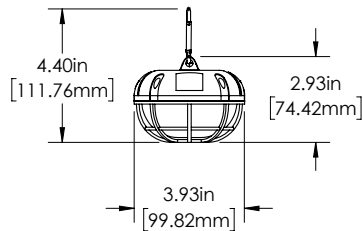

**TJSL Series**

Temporary Job Site LED String Light Specifications

**Dimensional Drawings**

TJSL-50K12-5

TJSL-50K24-5