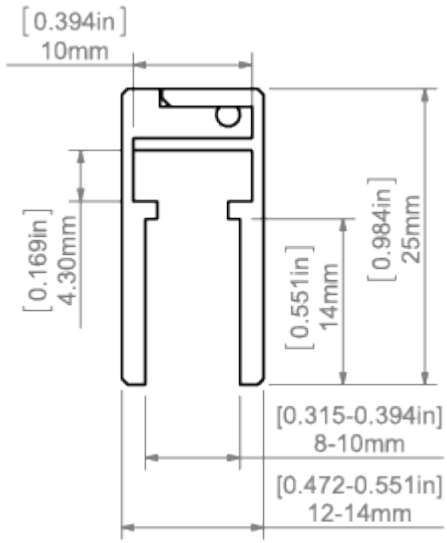

TECHNICAL DRAWING