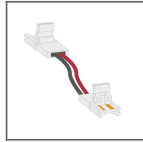

C2-1.5W
Ref: C2-1.5W