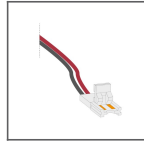

C3-6W
Ref: C3-6W