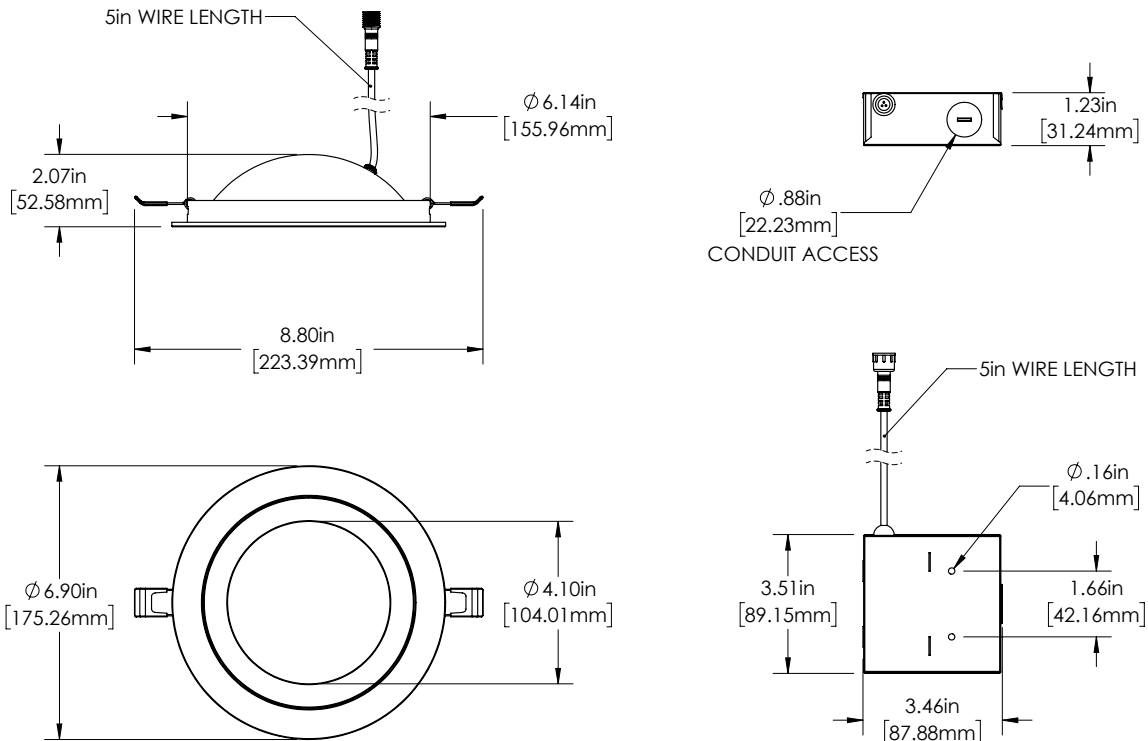

DLS Series

Selectable CCT LED Gimbal Trim Downlight

Project _____

Date _____ Type _____

DLS6DG-SW5A-14W

Overview

The 6" 14W Canless Gimbal Trim LED Downlight offers an extensive range of motion to aim the light where it is needed. The gimbal trim rotates 360° and tilts up to 90°. Select your desired color temperature from the five options using the switch located on the external junction box. The frosted lens delivers 110° of uniform light. The thin trim and external steel junction box make installation easy in tight areas with as little as 2 inches of clearance. This canless, recessed downlight is also TRIAC dimmable.

Product Details

- White aluminum housing with steel junction box
- Frosted polystyrene lens
- Wide 110° beam angle
- 90+ CRI for accurate color rendering
- TRIAC dimmable
- Fits a 6-3/8 inch (162 mm) hole
- Suitable for Wet Locations²
- 120 VAC

Available Models¹

- DLS6DG-SW5A-14W

Part Number Breakdown

Example: DLS6DG-SW5A-14W

Series	Size	Dimming	Trim	Selectable CCT	Wattage
DLS [Down Light, Selectable]	6 [6 in.]	D [1-10 V]	G [Gimbal]	SW5A [2700K, 3000K, 3500K, 4000K, 5000K]	14W [14 W]

DLS Series

Selectable CCT LED Gimbal Trim Downlight

Dimensional Drawing

Specifications

Model	DLS6DG-SW5A-14W
Wattage	14 W
Voltage	120 VAC
Current Draw	125 mA
Lumen	1,200 lm
Efficacy	85 lm/W
Color Temperature	Selectable (2700K, 3000K, 3500K, 4000K, 5000K)
Beam Angle	110°
CRI	90+
Dimming	TRIAC
IC Rated	Yes
Environmental Rating	Suitable for Wet Locations ²
Rated Life (L70)	35,000 hours
Ambient Operating Temperature	14°-104° F (-10°-40° C)