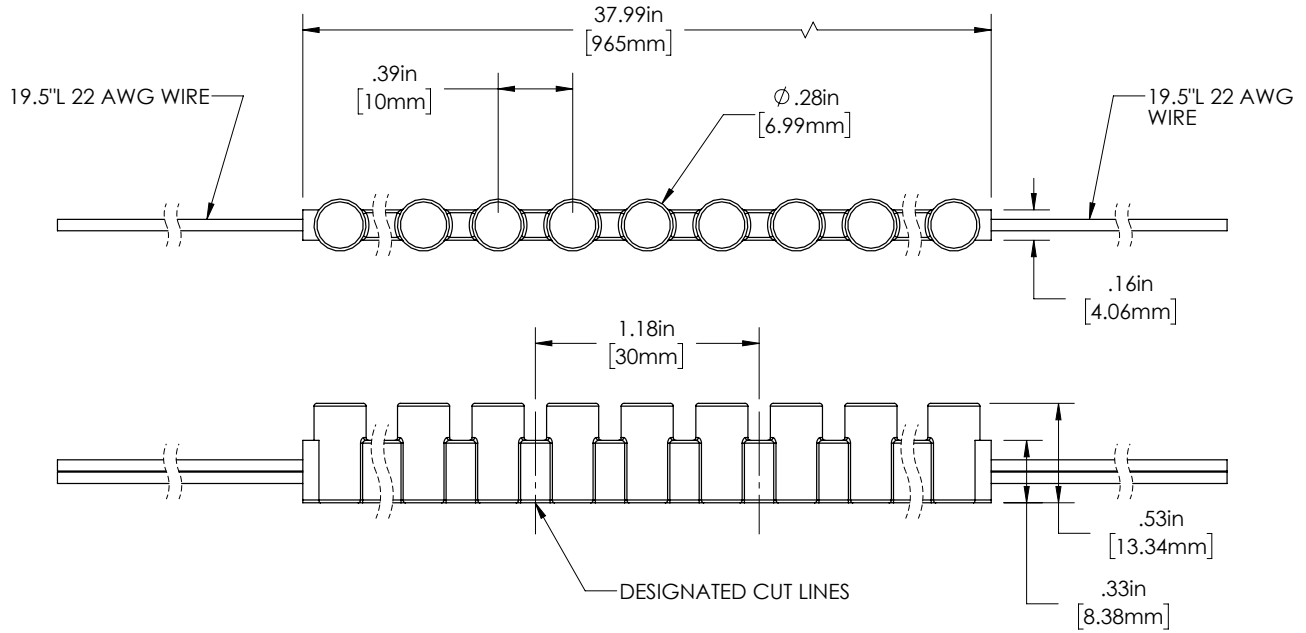

### Description

This flexible, side-emitting, waterproof LED strip light operates on 12 VDC. It emits up to 85 lumens per foot from its 5 mm through-hole LEDs and is available in cool white, warm white, UV (blacklight), blue, green, yellow, orange, or red. The LED light strip is encapsulated in rubber, can be easily cut into separate 3-LED segments, and will conform to most shapes down to a 0.25" radius. Each strip has a 20" power wire on both ends to connect multiple units. Mount using the included four mounting clips and screws.

### Mounting Accessories

- Additional Mounting Clips with Screws (WFLB-x96-MB)

### Dimensional Drawings