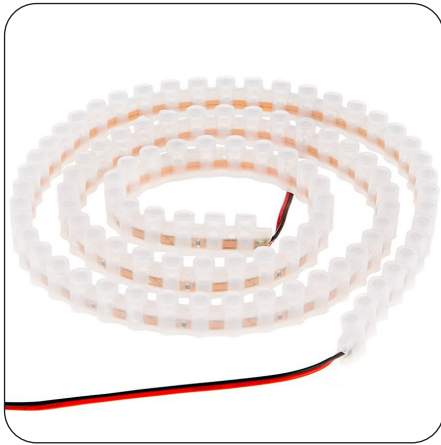

## WFLB Series

Waterproof Single-Color LED Strip Light Specifications

Project \_\_\_\_\_

Date \_\_\_\_\_ Type \_\_\_\_\_

### Part Number Breakdown

Example: WFLB-x96

Series	CCT/Color		LED Density
WFLB [Waterproof Flexible Light Bar]	WW [Warm White]	B [Blue]	96 [96 LED/m]
	CW [Cool White]	O [Orange]	
	R [Red]	Y [Yellow]	
	G [Green]	UV [UV Blacklight]	

### Description

This flexible, side-emitting, waterproof LED strip light operates on 12 VDC. It emits up to 85 lumens per foot from its 5 mm through-hole LEDs and is available in cool white, warm white, UV (blacklight), blue, green, yellow, orange, or red. The LED light strip is encapsulated in rubber, can be easily cut into separate 3-LED segments, and will conform to most shapes down to a 0.25" radius. Each strip has a 20" power wire on both ends to connect multiple units. Mount using the included four mounting clips and screws.

### Applications

This LED strip light is great for landscape lighting, vehicles, boats, marine lighting, and many more indoor or outdoor applications.