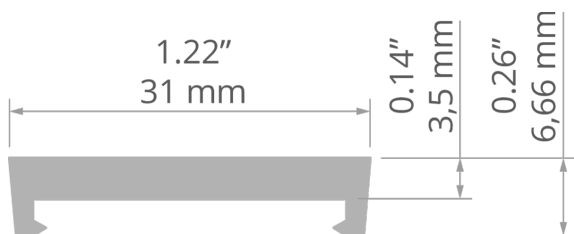

Mounting bracket GIP

Ref. C24332C02

- Aesthetic surface

APPLICATION

- for mounting LED lighting fixtures

MOUNTING

- to the surface, using a properly selected screw
- to the lighting fixture, with hooks
- easy installation and deinstallation of lighting fixtures by snapping in and out

TECHNICAL DRAWING

TECHNICAL SPECIFICATIONS

Material	PP
Color	■ gray
Width	1.2"

Height	0.3"
Lifting capacity	8.8 lb

RELATED PROFILES > ARCHITECTURAL

GIZA
A05556

GIZA-LL
A00758

LIPOD
A05554