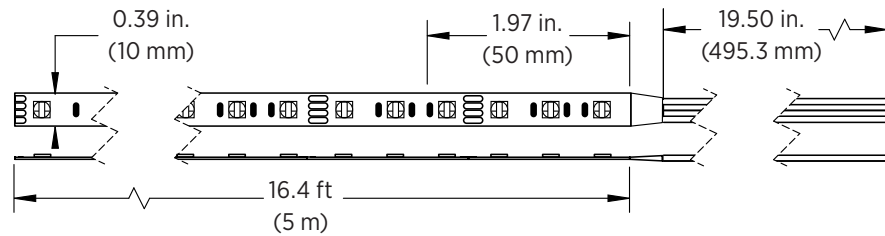

ACCESSORIES

Power Supplies

Mounting Hardware and Housings

Controllers and Switches

SAMPLE PART NUMBER BREAKDOWN

STW-CRGB-A3C-10B5M-12V (BK)

FAMILY / CATEGORY / COLOR			LED TYPE / SEGMENT		IP RATING	SIZE / DENSITY / VOLTAGE				
STW	C	RGB	A	3	C	10	B	5M	12V	(BK)
Strip Type	Strip Type	Color	LED Type	LED/Segment	IP Rating	Strip Width	Density	Length	Voltage	PCB Color
STW: Weatherproof	C: RGB	RGB: RGB	A: 5050	3: 3 LED/seg	C: IP64	10: 10 mm	B: 60 LEDs/m	5M: 16.4 ft (5 m)	12V: 12 V	(BK): black blank: white

SPECIFICATIONS

Model	STW-CRGB-A3C-10B5M-12V / STW-CRGB-A3C-10B5M-12V (BK)
Power Consumption	59 W
Current Draw	300 mA/ft
Strip Width	10 mm
Beam Angle	120°
Max Run	16.4 ft (5 m)

T 866.811.5550
 F 314.972.6202
 email: commercial-sales@superbrightleds.com
<https://www.superbrightleds.com/cat/led-strips-and-bars/>

Specifications are subject to change without notice.

DreamColor LED Strip Lights

5050 Strip Specifications

DIMENSIONAL DRAWINGS

STW-CRGB-A3C-10B5M-12V

- 16.4 ft (5 m) max run

Note: The strip height for all strips shown is 0.08 in. (2 mm).

STRIP FLEXIBILITY

Bends less than 15mm will damage circuit traces and void warranty.

Bending strips at sharp angles will damage circuit traces and void warranty.

Bending strips on horizontal plane will damage circuit traces and void warranty.