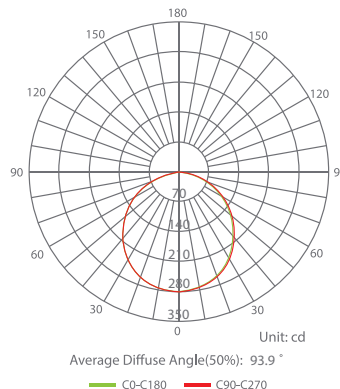

Damp Rated

Easy and fast installation

Electrical Specifications

	Lumen Output	Input Power	Input Voltage	Luminous Efficacy	CCT	Estimated Yearly Cost
Total	6500 lm	50 W	AC120-277V	130 lm/W	3000K / 4000K 5000K	\$ 6.02
Up Light	1950 lm					
Down Light	4550 lm					

Beam Angle	Center Beam	CRI	Power Factor	Input Current	Base	Lamp Lifespan
100°	60	80	0.9	0.43 A	N/A	50,000 Hrs.

Mechanical Specifications

Rating	Operational Temperature	Inner Box QTY.	Master Box QTY.	Dimensions(in.)	UPC Code
Damp Rated	10°F - 170°F	1 pc	4 pcs	47.48"(W) x 2.75"(H) x 3.15"(D) 78.74"(Wire Connector)	811174034803

Product Dimensions

Photometric Data

*Independent Up & Down CCT Tunable Switches