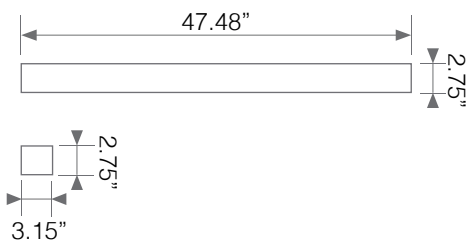

Damp Rated

Easy and fast installation

Electrical Specifications

	Lumen Output	Input Power	Input Voltage	Luminous Efficacy	CCT	Estimated Yearly Cost
Total	6500 lm	50 W	AC120-277V	130 lm/W	3000K / 4000K 5000K	\$ 6.02
Up Light	1950 lm					
Down Light	4550 lm					

Beam Angle	Center Beam	CRI	Power Factor	Input Current	Base	Lamp Lifespan
100°	60	80	0.9	0.43 A	N/A	50,000 Hrs.

Mechanical Specifications

Rating	Operational Temperature	Inner Box QTY.	Master Box QTY.	Dimensions(in.)	UPC Code
Damp Rated	10°F - 170°F	1 pc	4 pcs	47.48"(W) x 2.75"(H) x 3.15"(D) 78.74"(Wire Connector)	811174034803

Product Dimensions

Photometric Data

*Independent Up & Down CCT Tunable Switches