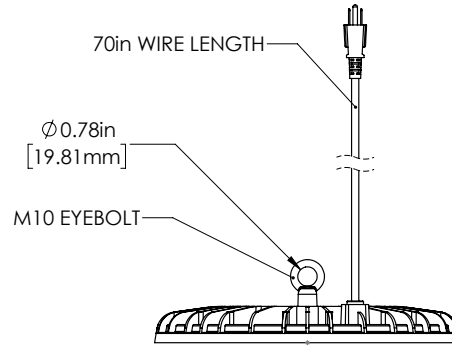

UHBD OB Series

Driver On Board UFO High Bay Specifications

Dimensional Drawings

UHBD OB-S1-50K250-BLBPW