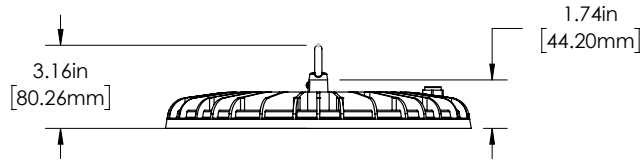

UHBD OB Series

Driver On Board UFO High Bay Specifications

Dimensional Drawings

UHBD OB-S1-50K250-BLBPW