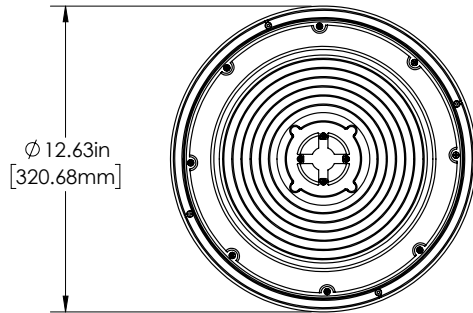

UHBD OB Series

Driver On Board UFO High Bay Specifications

Dimensional Drawings

UHBD OB-S1-50K250-BLBPW