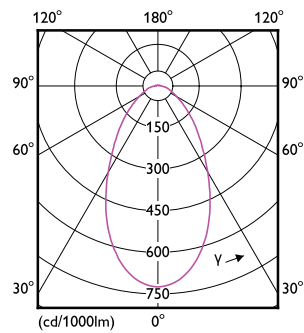

EAN/UPC - Case	50046677563979
EAN/UPC - Product/Case	046677563974

Dimensional drawing

Product	D	C
165HB/LED/840/D NB DL BB G2 4/1	9-7/8 inch	11-1/4 inch

Photometric data

General uniform lighting - 165HB/LED/840/D NB DL BB G2 4/1