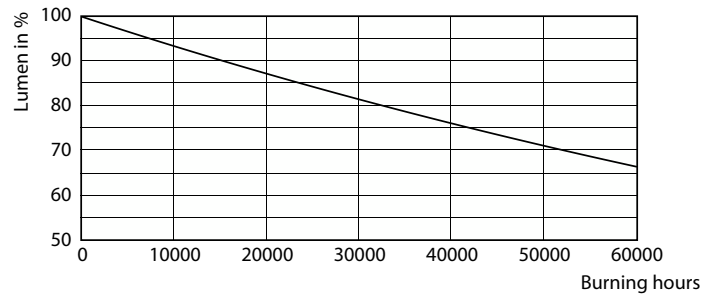

LED Highbay

Lifetime

Life Expectancy Diagram - 165HB/LED/840/D NB DL BB G2 4/1

Lumen Maintenance Diagram - 165HB/LED/840/D NB DL BB G2 4/1