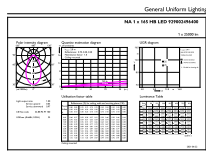

EAN/UPC - Case	50046677563979
EAN/UPC - Product/Case	046677563974

Dimensional drawing

Product	D	C
165HB/LED/840/D NB DL BB G2 4/1	9-7/8 inch	11-1/4 inch

Photometric data

General uniform lighting - 165HB/LED/840/D NB DL BB G2 4/1