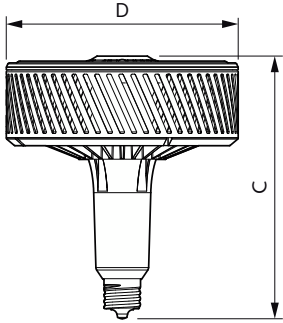

Application Conditions	
can it be used in closed luminaires	Yes

Product Data	
Order product name	165HB/LED/840/D NB DL BB G2 4/1
Order code	563972

LED Highbay

Numerator - Quantity Per Pack	1
Numerator - Packs per outer box	4
Material Nr. (12NC)	929002496404
Full product name	165HB/LED/840/D NB DL BB G2 4/1

EAN/UPC - Case	50046677563979
EAN/UPC - Product/Case	046677563974

Dimensional drawing

Product	D	C
165HB/LED/840/D NB DL BB G2 4/1	9-7/8 inch	11-1/4 inch

Photometric data

General uniform lighting - 165HB/LED/840/D NB DL BB G2 4/1