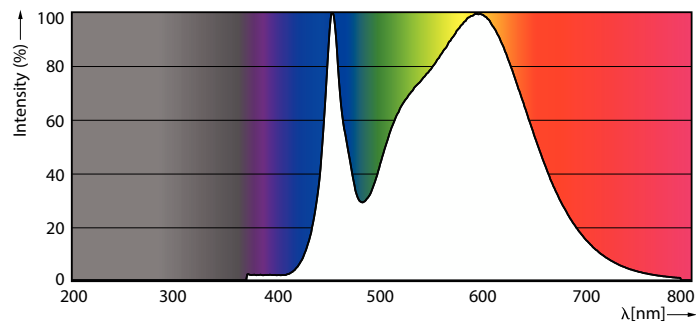

General uniform lighting - 165HB/LED/840/D NB DL BB G2 4/1

Spectral Power Distribution Colour - 165HB/LED/840/D NB DL BB G2 4/1