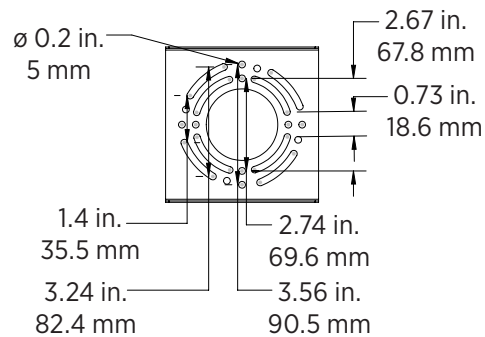

Rev V1 Date: 12/16/2021

Specifications are subject to change without notice.

Printed in the U.S.A.

WSR / WSS Series

Up / Down LED Wall Sconce Specifications

Specifications

WSR-30K20-UDx

WSS-30K20-UDx