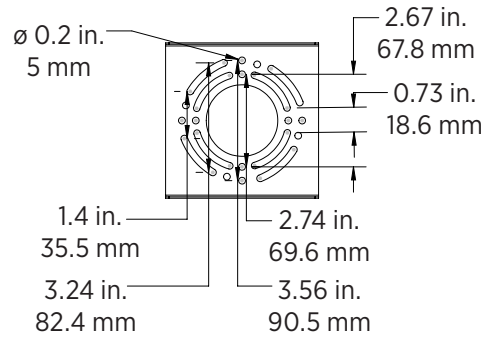

Rev V1 Date: 12/16/2021

Specifications are subject to change without notice.

Printed in the U.S.A.

WSR / WSS Series

Up / Down LED Wall Sconce Specifications

Specifications

WSR-30K20-UDx

WSS-30K20-UDx