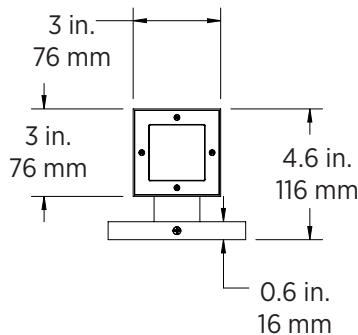

Rev V1 Date: 12/16/2021

Specifications are subject to change without notice.

Printed in the U.S.A.

WSR / WSS Series

Up / Down LED Wall Sconce Specifications

Specifications

WSR-30K20-UDx

WSS-30K20-UDx