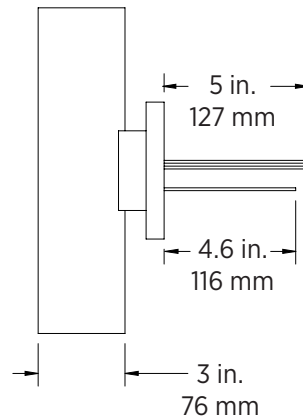

Rev V1 Date: 12/16/2021

Specifications are subject to change without notice.

Printed in the U.S.A.

WSR / WSS Series

Up / Down LED Wall Sconce Specifications

Specifications

WSR-30K20-UDx

WSS-30K20-UDx