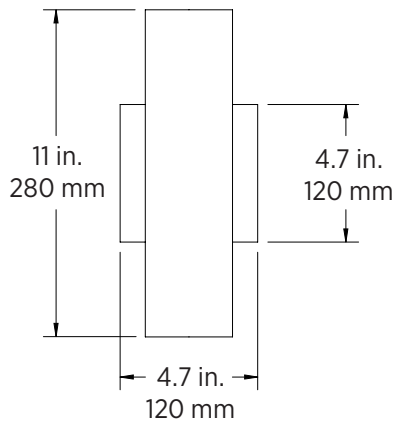

Rev V1 Date: 12/16/2021

Specifications are subject to change without notice.

Printed in the U.S.A.

WSR / WSS Series

Up / Down LED Wall Sconce Specifications

Specifications

WSR-30K20-UDx

WSS-30K20-UDx