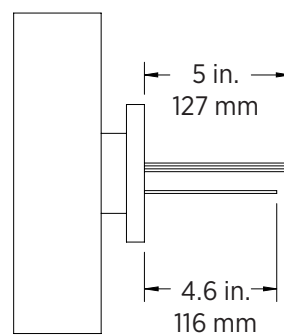

Rev V1 Date: 12/16/2021

Specifications are subject to change without notice.

Printed in the U.S.A.

WSR / WSS Series

Up / Down LED Wall Sconce Specifications

Specifications

WSR-30K20-UDx

WSS-30K20-UDx