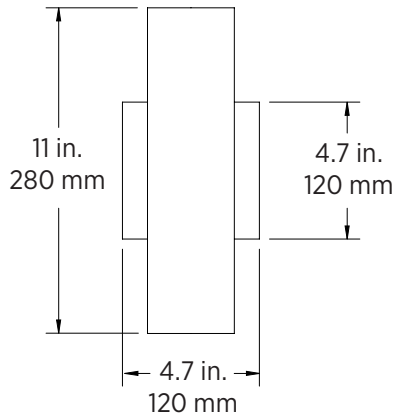

Rev V1 Date: 12/16/2021

Specifications are subject to change without notice.

Printed in the U.S.A.

WSR / WSS Series

Up / Down LED Wall Sconce Specifications

Specifications

WSR-30K20-UDx

WSS-30K20-UDx