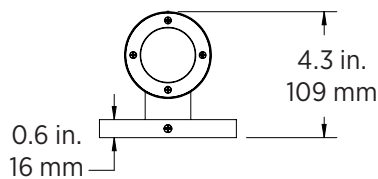

Rev V1 Date: 12/16/2021

Specifications are subject to change without notice.

Printed in the U.S.A.

WSR / WSS Series

Up / Down LED Wall Sconce Specifications

Specifications

WSR-30K20-UDx

WSS-30K20-UDx