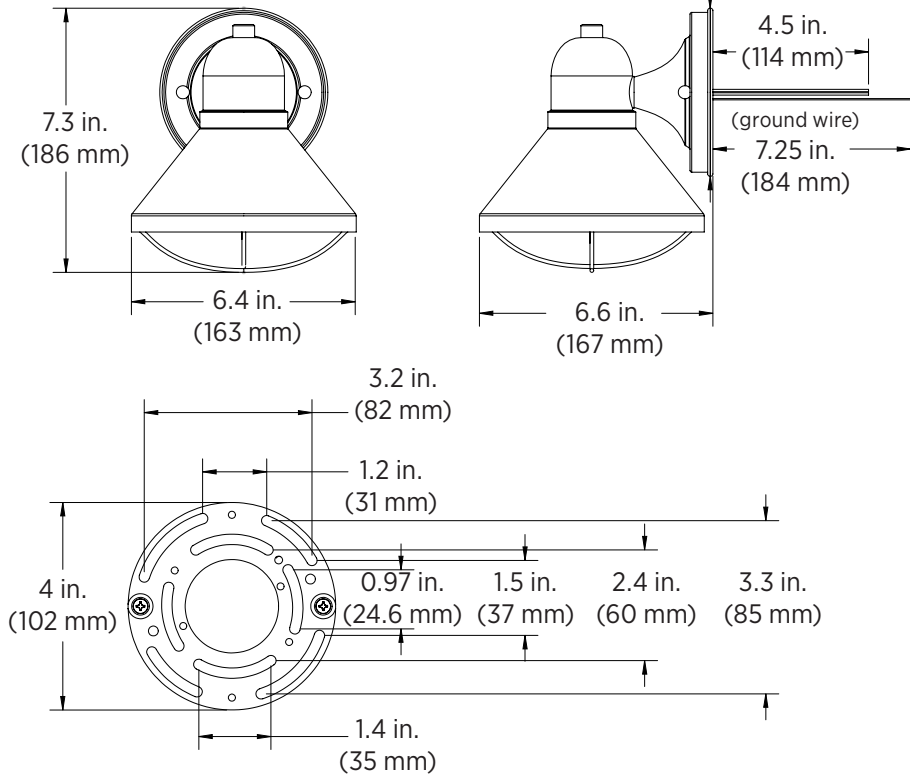

### Dimensional Drawing

#### WLL41036-xKx

**WPR2 and WPRCCT Series**

Rotatable LED Wall Pack Specifications

**Dimensional Drawing (continued)**

**WLL61018-xKx**

**WLL61036-xKx**