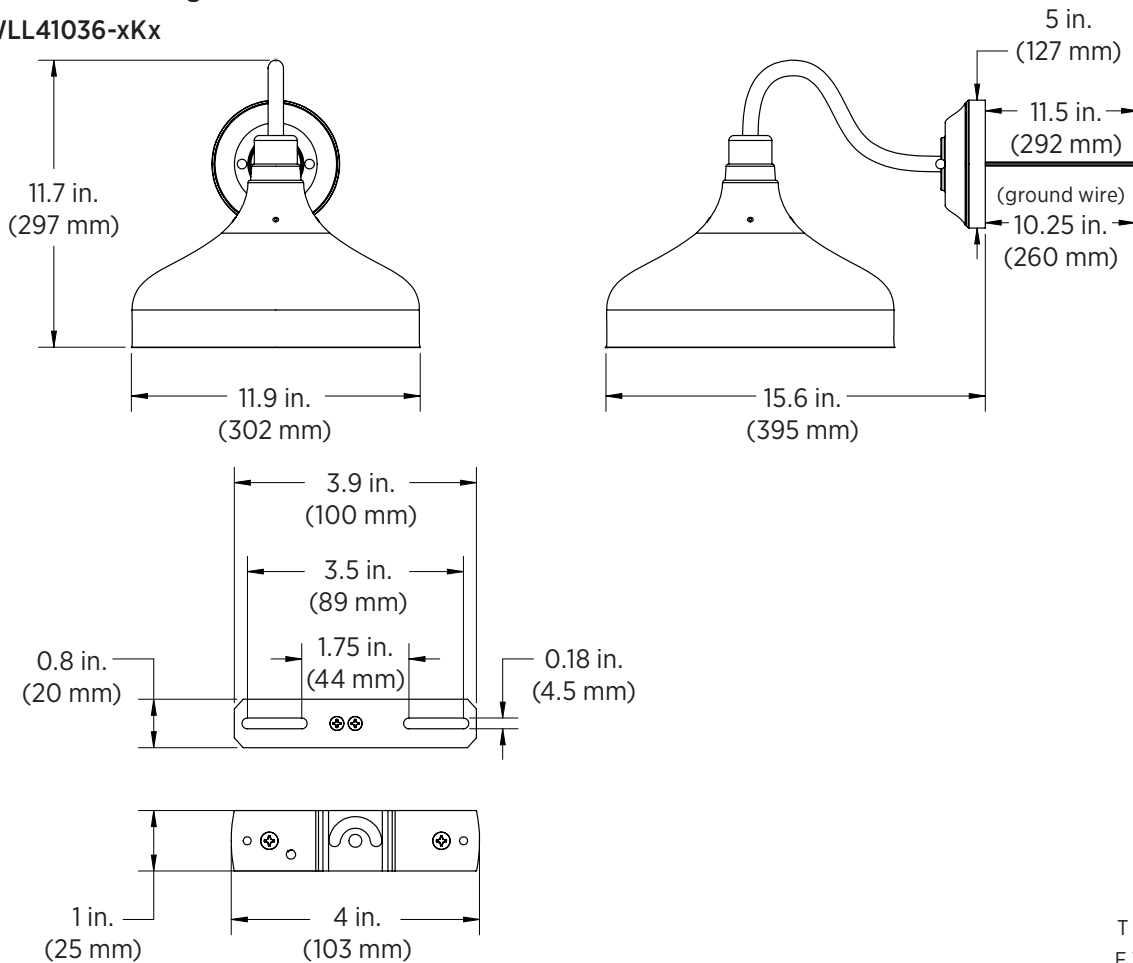

WLL Series

LED Wall Light Specifications

Specifications

Model	WLL41036-xKx	WLL61018-xKx	WLL61036-xKx
Intensity	700 lm	525 lm	525 lm
Operating Voltage	120 VAC		
Power Consumption	12 W	9 W	9 W
Current Draw	100 mA	75 mA	75 mA
Efficacy	58 lm/W	58 lm/W	58 lm/W
Color Temperature	3000K or 4000K (as ordered)		
Beam Angle	120°		
CRI	80+		
Dimmable	no		
IP Rating	IP65		
Ambient Operating Temperature	-4°-104° F (-20°-40° C)		
Product Weight	2.6 lb (1.17 kg)	1.25 lb (567 g)	1.6 lb (726 g)
Rated Life (L70)	50,000 hours		

Dimensional Drawing

WLL41036-xKx