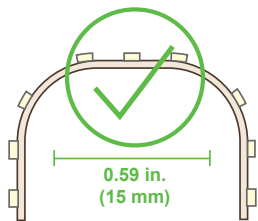

Warranty

- Lifetime Warranty

Dual Row White LED Strip Lights

3528 LED Strip Specifications

SPECIFICATIONS	
Model	STN-B-AxK80-B12A-20D5M-24V
PHOTOMETRIC	
Color Temperature	3000K, 4000K, 5000K, or 6500K (as ordered)
Lumens per Foot	632 lm/ft
Efficacy	108 lm/W
CRI	80+
Beam Angle	120°
ELECTRICAL	
Max Run (Class 2)	16.4 ft (5 m)
Operating Voltage	24 VDC
Current Draw	4A
Current Draw per Foot	244 mA/ft
Wattage	96 Watts
Wattage per Foot	5.9 W/ft
Dimmer Type	PWM
MECHANICAL	
LEDs per Segment	12
Minimum Cut Length	50mm (1.97in.)
LED Density	73 LEDS/ft
Length	16.4ft (5m)
Strip Width	20mm (0.78in.)
Input Connection Type	Pigtail
LED Type	3528 SMD
LED Lifetime	50000 hours
ENVIRONMENTAL	
IP Rating	IP20
Environmental Rating	Suitable for Dry Locations, Non-weatherproof
Ambient Operating Temperature	-20 to 60°C (-4 to 140°F)

Dual Row White LED Strip Lights

3528 LED Strip Specifications

Dimensional Drawings

Strip Flexibility

Bends less than 15mm will damage circuit traces and void warranty.

Bending strips at sharp angles will damage circuit traces and void warranty.