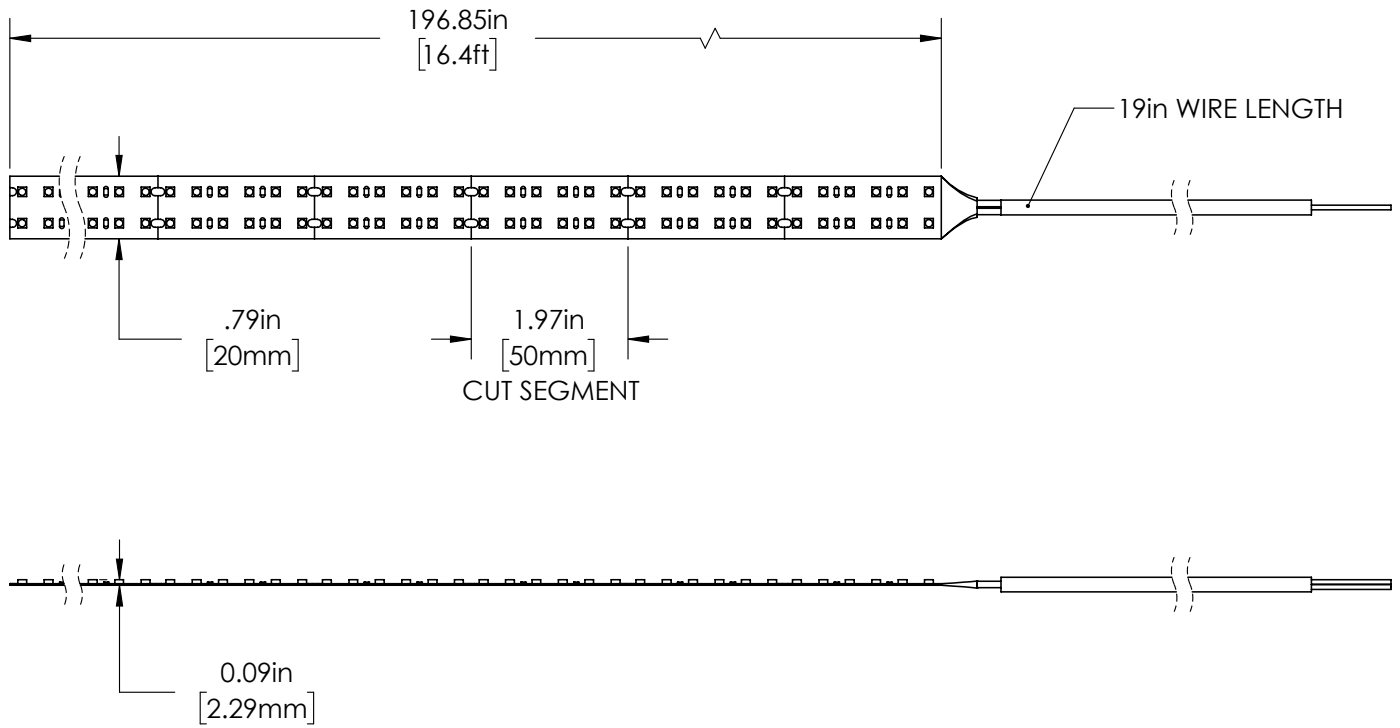

Available Versions¹

- STN-B-A30K80-B12A-20D5M-24V
- STN-B-A40K80-B12A-20D5M-24V
- STN-B-A50K80-B12A-20D5M-24V
- STN-B-A65K80-B12A-20D5M-24V

SAMPLE PART NUMBER BREAKDOWN

STN-B-A30K80-B12A-20D5M-24V

Series	Strip Type	CCT	CRI	LED Type	LEDs/Segment	IP Rating	Strip Width	Density	Length	Voltage
STN-B	A	30K	80	B	12	A	20	D	5M	24V
Non-weatherproof	Single CCT	30K: 3000K 40K: 4000K 50K: 5000K 65K: 6500K	80+	3528 SMD	12 LEDs/seg	IP20	20mm	240 LEDs/m	5 meters	24 VDC

Features

- Industry-standard 3528 SMD LEDs
- High output dual row design
- 0-100% PWM dimmable
- 3M™ adhesive backing for surface mounting

Product Details

- Class 2 Max Run: 16.4 ft (5 m)
- 80+ CRI
- 73 LEDs/ft
- 24 VDC input
- 20mm strip width
- Lifetime exceeds 50000 hours

Warranty

- Lifetime Warranty

Dual Row White LED Strip Lights

3528 LED Strip Specifications

SPECIFICATIONS	
Model	STN-B-AxK80-B12A-20D5M-24V
PHOTOMETRIC	
Color Temperature	3000K, 4000K, 5000K, or 6500K (as ordered)
Lumens per Foot	632 lm/ft
Efficacy	108 lm/W
CRI	80+
Beam Angle	120°
ELECTRICAL	
Max Run (Class 2)	16.4 ft (5 m)
Operating Voltage	24 VDC
Current Draw	4A
Current Draw per Foot	244 mA/ft
Wattage	96 Watts
Wattage per Foot	5.9 W/ft
Dimmer Type	PWM
MECHANICAL	
LEDs per Segment	12
Minimum Cut Length	50mm (1.97in.)
LED Density	73 LEDS/ft
Length	16.4ft (5m)
Strip Width	20mm (0.78in.)
Input Connection Type	Pigtail
LED Type	3528 SMD
LED Lifetime	50000 hours
ENVIRONMENTAL	
IP Rating	IP20
Environmental Rating	Suitable for Dry Locations, Non-weatherproof
Ambient Operating Temperature	-20 to 60°C (-4 to 140°F)

Dual Row White LED Strip Lights

3528 LED Strip Specifications

Dimensional Drawings

Strip Flexibility

Bends less than 15mm will damage circuit traces and void warranty.

Bending strips at sharp angles will damage circuit traces and void warranty.