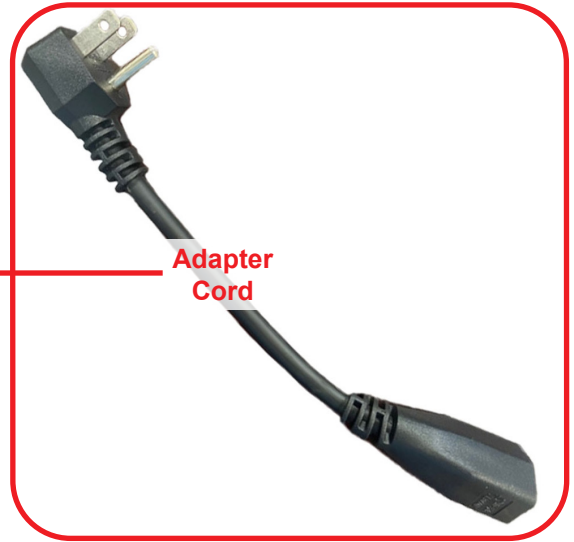

MAGNITUDE OTTER™ TIMER FIT GUIDE

Customer Service

Phone: (714) 312-5080

Fax: (714) 312-5070

E-mail: CustomerCare@magnitudeinc.com

Example of Accessory Placement