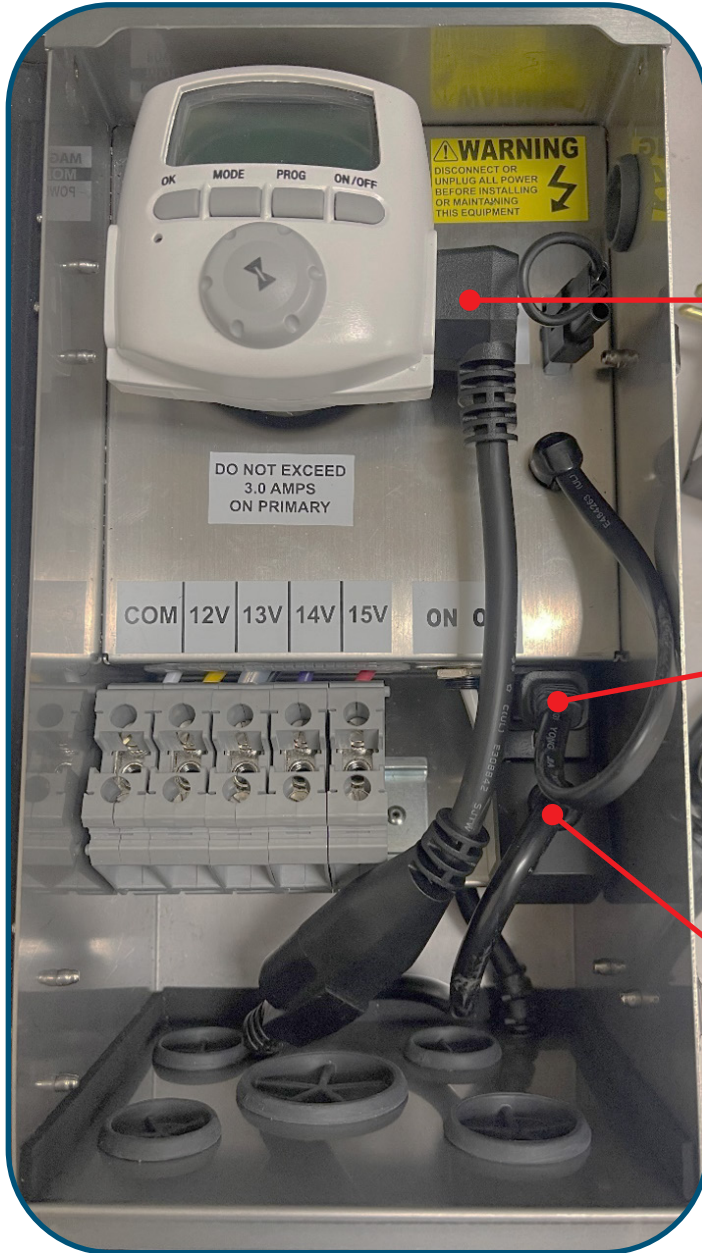

DT620
With Surge Protector

MAGNITUDE OTTER™ TIMER FIT GUIDE

Customer Service

Phone: (714) 312-5080

Fax: (714) 312-5070

E-mail: CustomerCare@magnitudeinc.com

Example of Accessory Placement