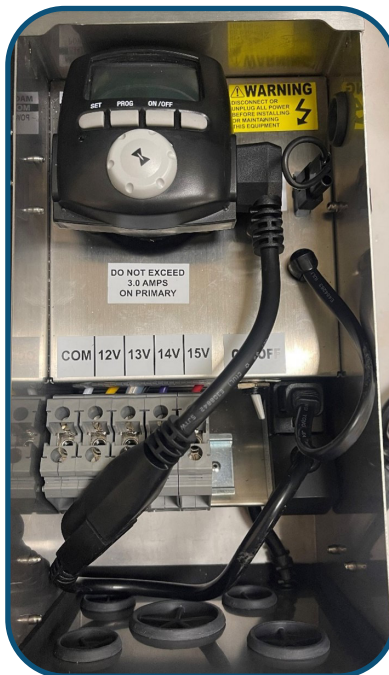

DT200LT
With Surge Protector