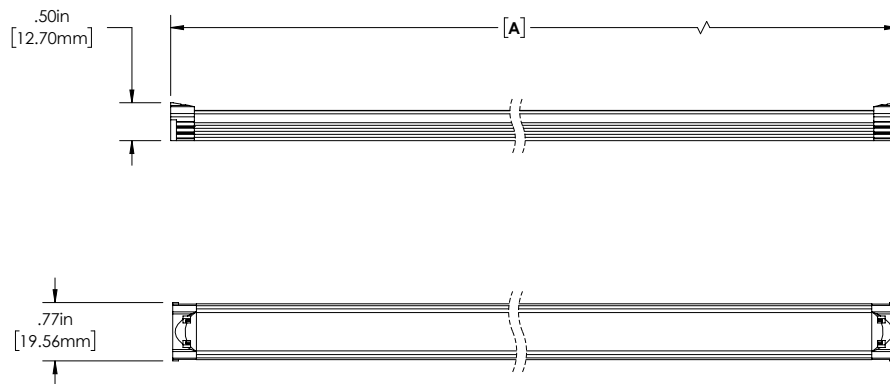

Dimensional Drawing

Model	A
LBFA-xW6-V3	5.9 in. (150 mm)
LBFA-xW12-V3	11.8 in. (300 mm)
LBFA-xW24-V3	23.6 in. (600 mm)
LBFA-xW36-V3	35.4 in. (900 mm)
LBFA-xW48-V3	47.2 in. (1.2 m)

T 811.866.5550
F 314.972.6202
email: commercial-sales@superbrightleds.com
www.superbrightleds.com/cat/rigid-light-bars/

¹Contact customer service if interested in options other than those listed.