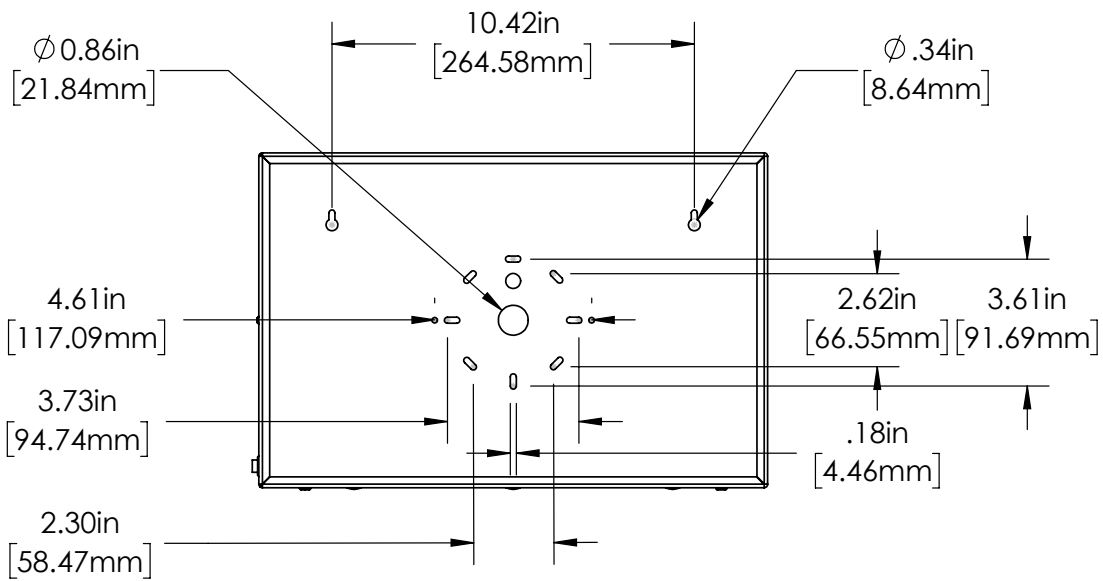

XSS Series

NYC Compliant LED Exit Sign Light Specifications

Dimensional Drawings

XSS-R-W