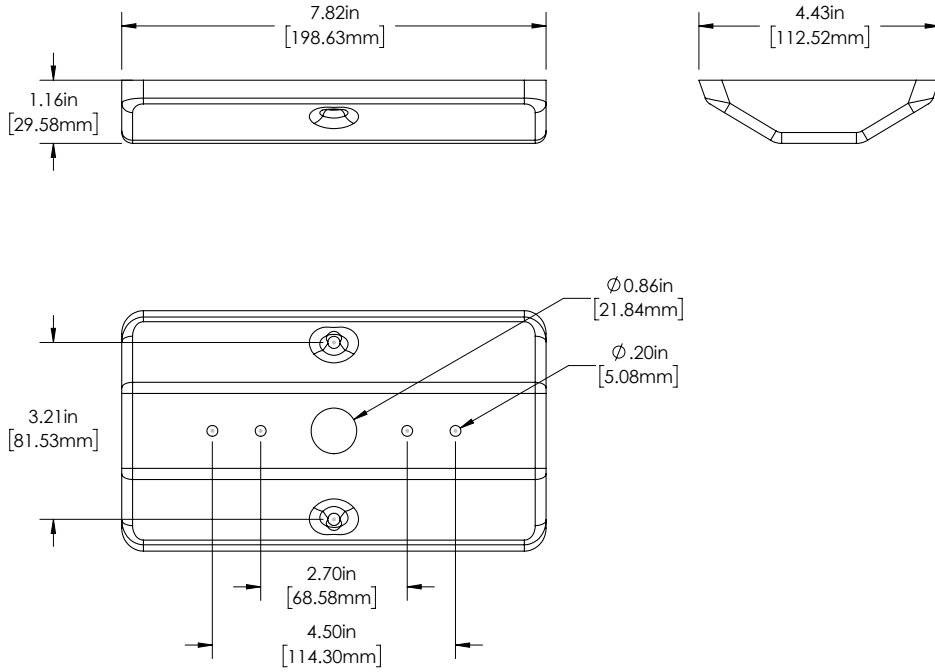

XSS Series

NYC Compliant LED Exit Sign Light Specifications

Dimensional Drawings

Wall Mount