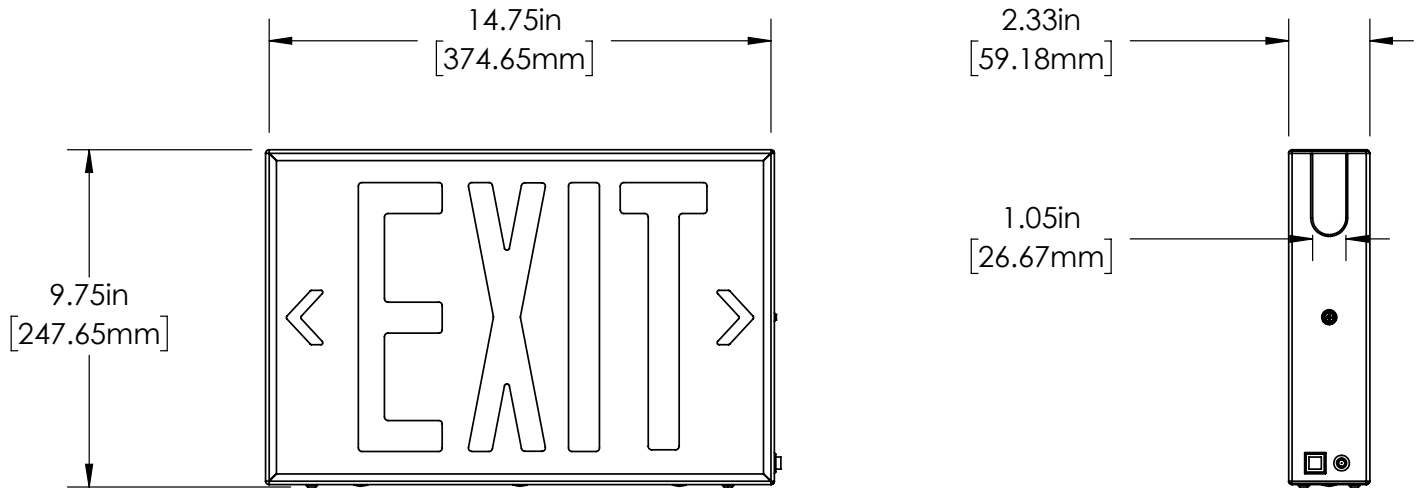

XSS Series

NYC Compliant LED Exit Sign Light Specifications

Dimensional Drawings

XSS-R-W