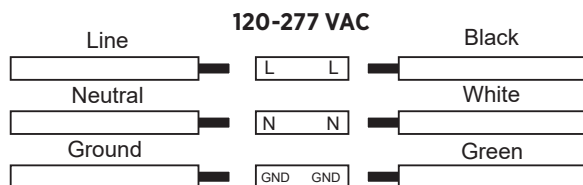

Vapor Tight LED Linear Fixture

T8 Vapor Tight Fixture Specifications

SPECIFICATIONS		
Model	VTLF-2T8-XXW-YYK	VTLF-4T8-XXW-YYK
ELECTRICAL		
Operating Voltage	100-277 VAC	
Wattage (max)	22 W per tube	
Ballast Compatibility	Type B (Ballast Bypass)	
Dimmer Type	None	
MECHANICAL		
Base Type	G13 (Bi-Pin)	
Bulb Type	T8	
LED Tube Wiring	Dual Ended	
Input Type	Terminal Block	
Product Materials	Polycarbonate Housing and Lens	
Finish	Gray Housing, Clear Lens	
Mount Type	Junction Box, Surface Mount	
Length	48 in. (4 ft)	
ENVIRONMENTAL		
IP Rating	IP65	
Environmental Rating	Water-Resistant	
Ambient Operating Temperature	-35 to 45°C (-31 to 113°F)	

Wiring Diagram