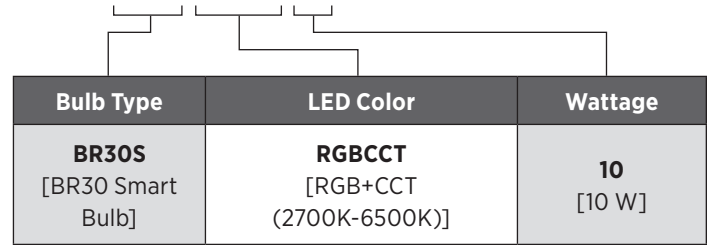

**BR30S Series**

RGB+CCT Color Changing LED Smart Bulb

Project \_\_\_\_\_ Date \_\_\_\_\_

Type \_\_\_\_\_

**Available Models<sup>1</sup>**

- BR30S-RGBCCT-10W

**Part Number Breakdown**

Example: BR30S-RGBCCT-10W

**Overview**

Create dynamic in-home lighting using the LED smart bulb. Control the smart bulb using a smartphone or tablet using the Smart Life app, selecting the desired color option from over 16 million color possibilities. Connect the bulb to the app using an existing Wi-Fi connection; no Wi-Fi hub is required. Using the app, customize the brightness and CCT, select between pre-programmed modes, program voice control, and use various functions such as the timer function and group control. Pair the bulb with an Alexa or Google Assistant for hands-free usage.

### Specifications

Model	BR30S-RGBCCT-10W
Voltage	120 VAC
Wattage	10 watts
Current Draw	80 mA
Efficacy	90 lm/W
Lumen	900 lumens
LED Color	RGB+Tunable CCT
Beam Angle	120°
CRI	80+
Dimmer Type	Smart App Controlled
Smart Home Ecosystem	Amazon Alexa, Google Home
Environmental Rating	Non-weatherproof
Base Type	E26 (Medium Base)
Rated Life (L70)	25000 hours
Ambient Operating Temperature	-20-40 °C (-4-104 °F)