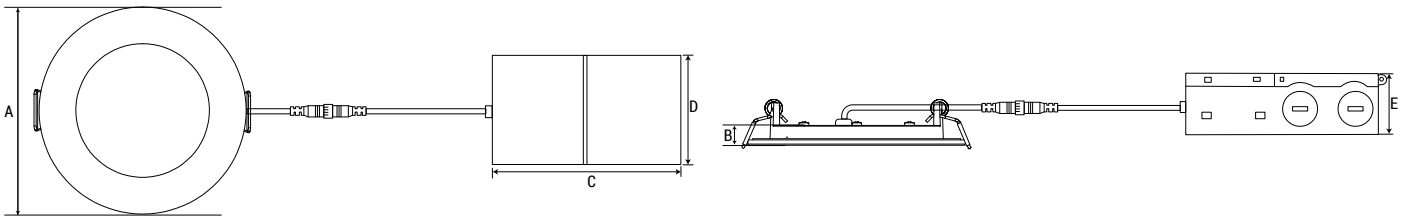

3inch & 4inch & 6inch : Easily flip the switch for desired CCT

Products view

SIZE & DIMENSION & HOLE SIZE

SIZE	A	B	C	D	E
3inch	Φ3.62"(92mm)	0.39"(9.9mm)	3.94"(100mm)	2.68"(68mm)	1.34"(34mm)
4inch	Φ4.92"(125mm)	0.39"(9.9mm)	4.73"(120.1mm)	2.77"(70.4mm)	1.34"(34.1mm)
6inch	Φ6.89"(175mm)	0.39"(9.9mm)	4.73"(120.1mm)	2.77"(70.4mm)	1.34"(34.1mm)