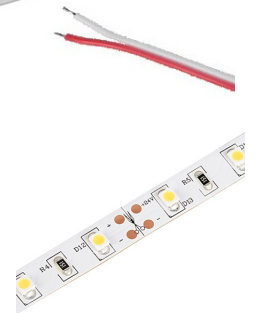

Single Color LED Flexible Light Strip

Part Number: STN-x-B6A-08BxM-24V

Features

Features **3528** high powered LEDs

24 VDC operating voltage

LED Light Strip features **adhesive backing** & **cuttable 6-LED segments** for easy installation

120° optics improve visibility with wider area illumination

Applications include back lighting, task lighting, cove lighting, retail, sign illumination, under cabinet, display case, accent decor, and automotive accents

**SINGLE
COLOR**

Standards and Certifications

Accessories

General Product Specifications

Beam Angle	120 Degree	Color	13 Color Options
LED Type	3528 SMD	LED Lifetime	50000 Hours
Voltage	24 VDC	Strip Width	8mm (0.31in)
LEDs Per Segment	6	Length	5m (16.4ft), 30m (98.4ft)
IP/Environmental Rating	Non-Weatherproof	LED Density	18 LEDs/ft.
Wire Length	508mm (20in)	CRI (white models)	80+