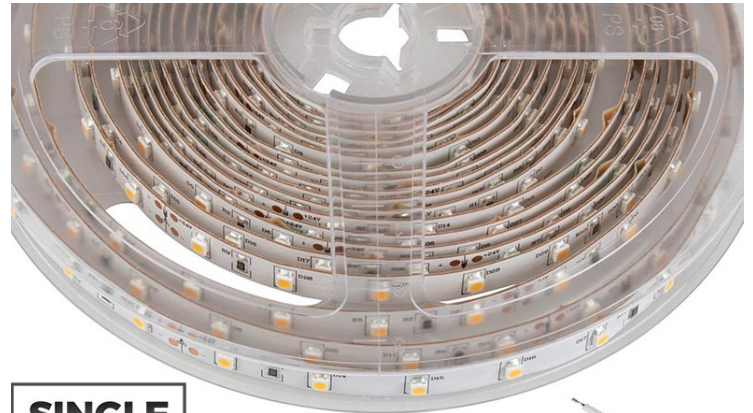

Single Color LED Flexible Light Strip

Part Number: STN-x-B6A-08BxM-24V

Features

Features **3528** high powered LEDs

24 VDC operating voltage

LED Light Strip features **adhesive backing** & **cuttable 6-LED segments** for easy installation

120° optics improve visibility with wider area illumination

Applications include back lighting, task lighting, cove lighting, retail, sign illumination, under cabinet, display case, accent decor, and automotive accents

Beam Angle	120 Degree	Color	13 Color Options
LED Type	3528 SMD	LED Lifetime	50000 Hours
Voltage	24 VDC	Strip Width	8mm (0.31in)
LEDs Per Segment	6	Length	5m (16.4ft), 30m (98.4ft)
IP/Environmental Rating	Non-Weatherproof	LED Density	18 LEDs/ft.
Wire Length	508mm (20in)	CRI (white models)	80+

Product Specifications

Color Options	White LED Wavelength	Available Length [A]
STN-A24K80-B6A-08B5M-24V	2400 K	5m (16.4ft)
STN-A30K80-B6A-08BxM-24V	3000 K	5m (16.4ft), 30m (98.4ft)
STN-A40K80-B6A-08BxM-24V	4000 K	5m (16.4ft), 30m (98.4ft)
STN-A50K80-B6A-08BxM-24V	5000 K	5m (16.4ft), 30m (98.4ft)
STN-A65K80-B6A-08BxM-24V	6500 K	5m (16.4ft), 30m (98.4ft)
STN-BPIN-B6A-08BxM-24V	Pink	5m (16.4ft), 30m (98.4ft)
STN-BRED-B6A-08BxM-24V	Red	5m (16.4ft), 30m (98.4ft)
STN-BULV-B6A-08BxM-24V	UV (Blacklight)	5m (16.4ft), 30m (98.4ft)
STN-BPUR-B6A-08BxM-24V	Purple	5m (16.4ft), 30m (98.4ft)
STN-BYEL-B6A-08BxM-24V	Yellow	5m (16.4ft), 30m (98.4ft)
STN-BAMB-B6A-08BxM-24V	Amber	5m (16.4ft), 30m (98.4ft)
STN-BGRE-B6A-08BxM-24V	Green	5m (16.4ft), 30m (98.4ft)
STN-BBLU-B6A-08BxM-24V	Blue	5m (16.4ft), 30m (98.4ft)