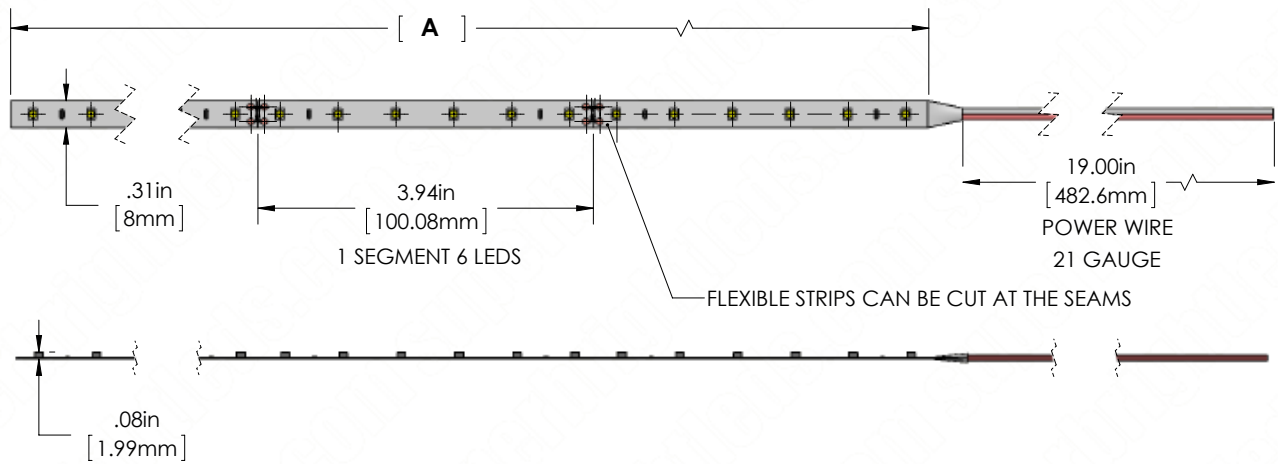

Product Specifications

Color Options	White LED Wavelength	Available Length [A]
STN-A24K80-B6A-08B5M-24V	2400 K	5m (16.4ft)
STN-A30K80-B6A-08BxM-24V	3000 K	5m (16.4ft), 30m (98.4ft)
STN-A40K80-B6A-08BxM-24V	4000 K	5m (16.4ft), 30m (98.4ft)
STN-A50K80-B6A-08BxM-24V	5000 K	5m (16.4ft), 30m (98.4ft)
STN-A65K80-B6A-08BxM-24V	6500 K	5m (16.4ft), 30m (98.4ft)
STN-BPIN-B6A-08BxM-24V	Pink	5m (16.4ft), 30m (98.4ft)
STN-BRED-B6A-08BxM-24V	Red	5m (16.4ft), 30m (98.4ft)
STN-BULV-B6A-08BxM-24V	UV (Blacklight)	5m (16.4ft), 30m (98.4ft)
STN-BPUR-B6A-08BxM-24V	Purple	5m (16.4ft), 30m (98.4ft)
STN-BYEL-B6A-08BxM-24V	Yellow	5m (16.4ft), 30m (98.4ft)
STN-BAMB-B6A-08BxM-24V	Amber	5m (16.4ft), 30m (98.4ft)
STN-BGRE-B6A-08BxM-24V	Green	5m (16.4ft), 30m (98.4ft)
STN-BBLU-B6A-08BxM-24V	Blue	5m (16.4ft), 30m (98.4ft)

Dimensions