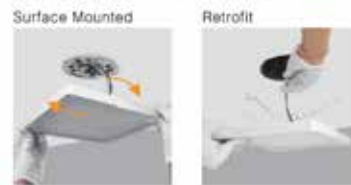

Square Installation

TCP®

325 Campus Dr. | Aurora, Ohio 44202 | P: 800-324-1496 | tcp.com

©TCP AUG 2022/WF218003

RoHS COMPLIANT

5 YEAR WARRANTY

*Based on 12 hours use per day