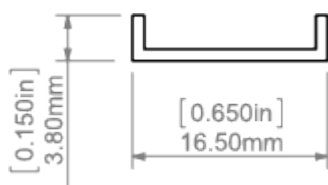

TECHNICAL DRAWING