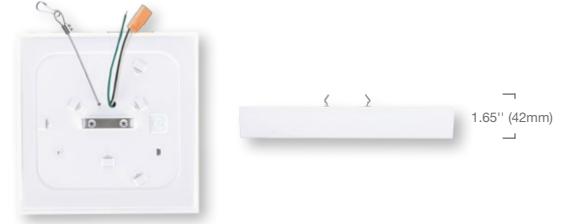

## 9", 7" & 5.5" SQUARE SURFACE MOUNT DOWNLIGHTS

9" 20W

7" 15W

5.5" 10W

- Dimmable
- 9" 1200lm / 7" 850lm / 5.5" 550lm
- High CRI 90, R9 50 & R13 90
- Low glare
- Wet location rated
- 2700K / 3000K / 4000K CCT
- 50,000-hr lifetime