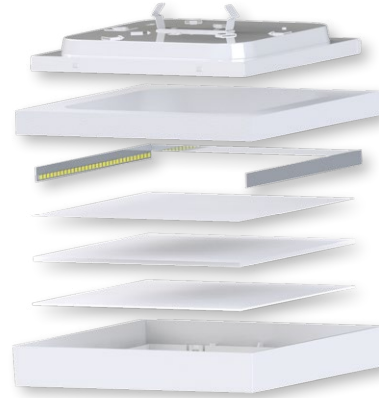

# SURFACE MOUNT DOWNLIGHT PRODUCT FEATURES

## Edge Lighting Technology

- BACK PLATE
- WATERPROOF FOAM
- EDGE LIGHTING REFLECTOR
- REFLECTOR
- LIGHT GUIDE PLATE
- SootheOptic LOW GLARE
- TRIM

The CLICK DESIGN SURFACE MOUNT SQUARE & ROUND DOWNLIGHTS use the latest in edge lighting technology to produce a smooth uniform lighting effect. These naturally low glare downlights integrate seamlessly into all ceiling applications.