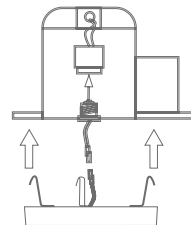

### 4" J-BOX FLUSHMOUNT

For all models

ACCESSORIES INCLUDED:

- Attach mounting bracket to J-box
- Click downlight into mounting bracket

Mounting Bracket

J-Box Screws

Wire Nuts

LED Adapter