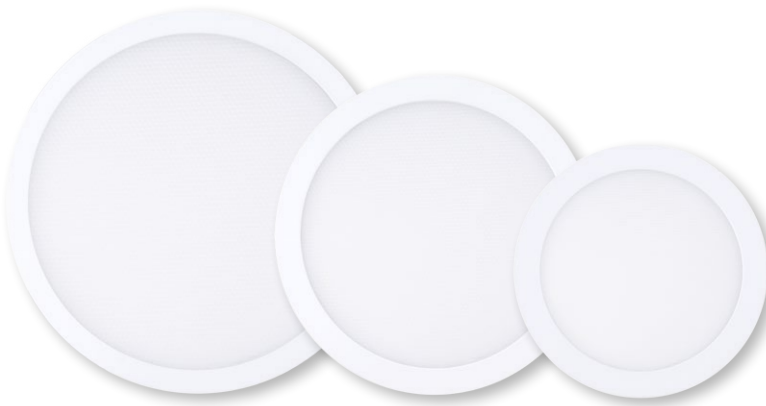

9", 7" & 5.5" ROUND SURFACE MOUNT DOWNLIGHTS

9" 20W

7" 15W

5.5" 10W