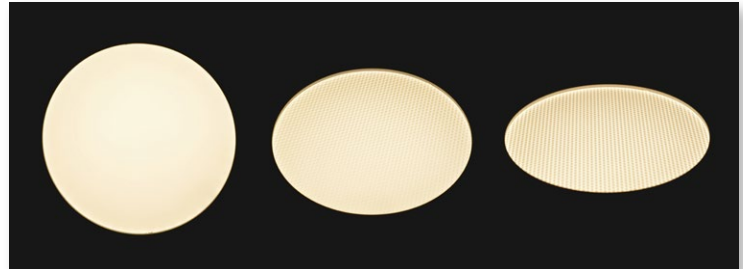

## Edge Lighting Technology

- BACK PLATE
- WATERPROOF FOAM
- EDGE LIGHTING REFLECTOR
- REFLECTOR
- LIGHT GUIDE PLATE
- SootheOptic LOW GLARE
- TRIM

The CLICK DESIGN SURFACE MOUNT SQUARE & ROUND DOWNLIGHTS use the latest in edge lighting technology to produce a smooth uniform lighting effect. These naturally low glare downlights integrate seamlessly into all ceiling applications.

## SootheOptic Low Glare Technology

Glare Control Diffuser

2.4mm Hex Pattern

Viewing Angle

0°

45°

>65°

These downlights all feature SootheOptic technology that reduces high-angle light and minimizes visual glare. The smooth low glare diffuser gives each luminaire a soft cutoff without visible color separation.